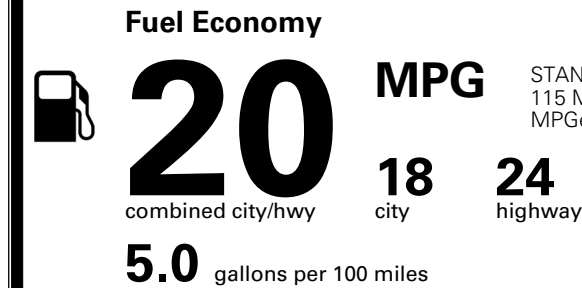

\$ 56,010.00

INLAND FREIGHT AND HANDLING

\$ 1,545.00

TOTAL MANUFACTURER'S SUGGESTED RETAIL PRICE ▶

\$ 57,555.00

TOTAL ADDITIONAL WEIGHT:

EPA DOT Fuel Economy and Environment

Gasoline Vehicle

STANDARD SUVs range from 13 to 115 MPG. The best vehicle rates 146 MPGe.

You spend \$3,500 more in fuel costs over 5 years compared to the average new vehicle.

Annual fuel cost \$2,300

Fuel Economy & Greenhouse Gas Rating (tailpipe only)