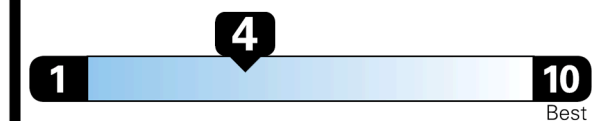

2027 TELLURIDE X-PRO SX-PRESTIGE AWD

MODEL/OPT.CODE: JAC44B5 / 10
EXTERIOR COLOR: TERRAIN BROWN
INTERIOR COLOR: BLACK
VEHICLE ID NUMBER: 5XYPLES14VG011593
PORT OF ENTRY: WEST POINT

Sold To: KS019
Oakes Kia of Olathe
130 North Fir Street
Olathe KS 66061

Ship To: KS019

STANDARD FEATURES

STANDARD SX-PRESTIGE AWD FEATURES

MECHANICAL
2.5L Turbo Engine; 274hp & 311 lb-ft Torque
8-Speed Automatic Transmission
All-Wheel Drive w/ Terrain Mode
Self-Leveling Rear Suspension

ADVANCED DRIVER-ASSISTANCE SYSTEMS

Forward Collision-Avoidance Assist 2
Blind-Spot Collision-Avoidance Assist
Rear Cross-Traffic Collision-Avoidance Assist
Lane Keeping Assist & Lane Following Assist 2
Safe Exit Assist & Highway Driving Assist 2
Parking Distance Warning - Forward / Reverse / Side
Parking Collision-Avoidance Assist - Reverse
Surround View Monitor & Blind-Spot View Monitor
Remote Smart Parking Assist
Navigation-Based Smart Cruise Control-Curve

SAFETY

Dual Front Advanced Airbags & Driver's Knee Airbag
Dual Front and Rear Seat-Mounted Side Airbags
Front Center & Full-Length Curtain Airbags

INTERIOR, COMFORT & CONVENIENCE

Dual 12.3" Screen Panoramic Display w/ Navigation
Head-Up Display and Ergo Motion Driver's Seat
Kia Connect w/Comp 3-Yr Ultimate.* Where Available**
SIRIUSXM® w/Free 3-Mo. Subscription*
Meridian Premium Audio System
Digital Rear View Mirror & 115V Inverter Outlet
Dual Wireless Phone Charger & HomeLink™ Garage Opener
SynTex & SynTex Suede Seating Material
Heated & Ventilated Power Adjustable Front Seats
Heated & Ventilated 2nd Row Captain's Chairs (2 Seats)
Power Tilt & Telescopic Heated Steering Wheel w/ Memory
Engineered Wood Interior Accents

EXTERIOR