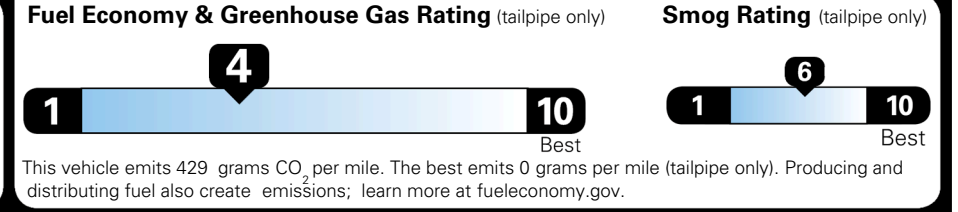

\$ 55,435.00

EPA DOT Fuel Economy and Environment

Gasoline Vehicle

You spend
\$3,500
 more in fuel costs
 over 5 years
 compared to the
 average new vehicle.

Annual fuel cost
\$2,300

Actual results will vary for many reasons, including driving conditions and how you drive and maintain your vehicle. The average new vehicle gets 29 MPG and costs \$8,000 to fuel over 5 years. Cost estimates are based on 15,000 miles per year at \$ 3.10 per gallon. MPGe is miles per gasoline gallon equivalent. Vehicle emissions are a significant cause of climate change and smog.