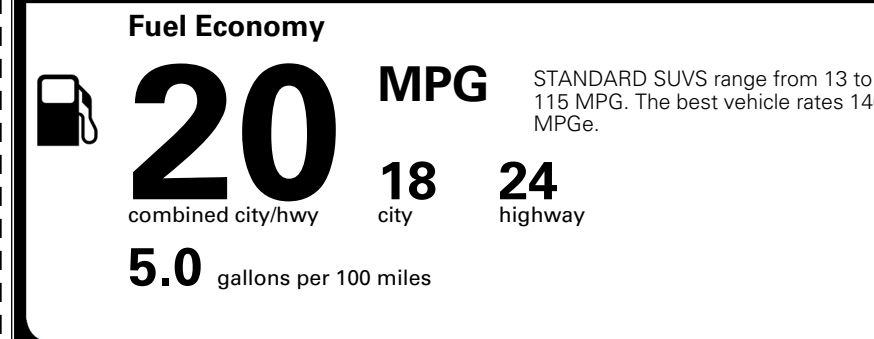

\$ 55,435.00

EPA DOT Fuel Economy and Environment

Gasoline Vehicle

You spend
\$3,500
 more in fuel costs
 over 5 years
 compared to the
 average new vehicle.

Annual fuel cost
\$2,300

Actual results will vary for many reasons, including driving conditions and how you drive and maintain your vehicle. The average new vehicle gets 29 MPG and costs \$8,000 to fuel over 5 years. Cost estimates are based on 15,000 miles per year at \$ 3.10 per gallon. MPGe is miles per gasoline gallon equivalent. Vehicle emissions are a significant cause of climate change and smog.