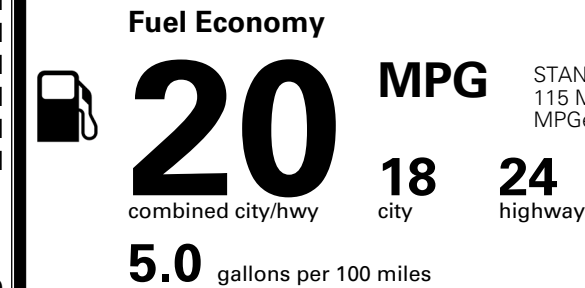

\$ 55,635.00

INLAND FREIGHT AND HANDLING

\$ 1,545.00

TOTAL MANUFACTURER'S SUGGESTED RETAIL PRICE ▶

\$ 57,180.00

TOTAL ADDITIONAL WEIGHT: 7.2

*Additional terms and conditions apply.

**Kia Connect may be currently unavailable for some Model Year 2022 and newer vehicles sold or purchased in Massachusetts; please see owners.kia.com for more information.

EPA DOT Fuel Economy and Environment

Gasoline Vehicle

STANDARD SUVs range from 12 to 115 MPG. The best vehicle rates 146 MPGe.

You spend
\$4,000
 more in fuel costs
 over 5 years
 compared to the
 average new vehicle.