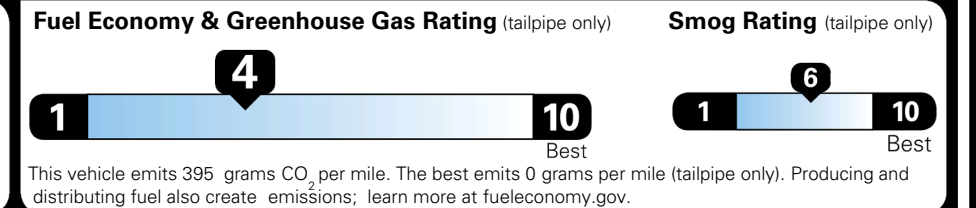

You spend
$2,750
more in fuel costs
over 5 years
compared to the
average new vehicle.

Annual fuel cost
$2,250