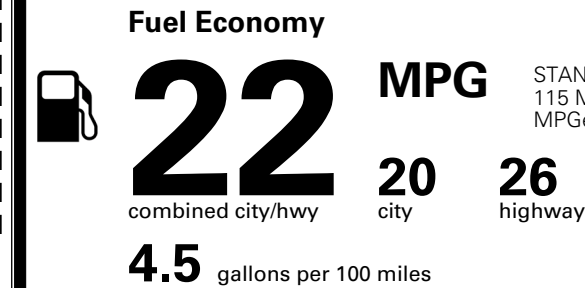

\$495.00
 \$625.00
 \$250.00

MSRP INCLUDING OPTIONS

\$ 43,460.00

INLAND FREIGHT AND HANDLING

\$ 1,545.00

TOTAL MANUFACTURER'S SUGGESTED RETAIL PRICE ▶

\$ 45,005.00

TOTAL ADDITIONAL WEIGHT: 7.2

EPA DOT Fuel Economy and Environment

Gasoline Vehicle

You spend
\$2,750
 more in fuel costs
 over 5 years
 compared to the
 average new vehicle.

Annual fuel cost
\$2,250

Actual results will vary for many reasons, including driving conditions and how you drive and maintain your vehicle. The average new vehicle gets 29 MPG and costs \$8,500 to fuel over 5 years. Cost estimates are based on 15,000 miles per year at \$ 3.30 per gallon. MPGe is miles per gasoline gallon equivalent. Vehicle emissions are a significant cause of climate change and smog.