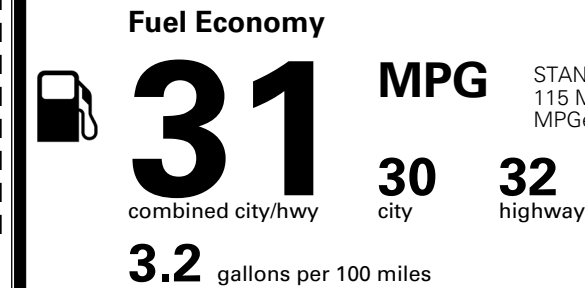

MSRP INCLUDING OPTIONS

\$ 55,735.00

INLAND FREIGHT AND HANDLING

\$ 1,545.00

TOTAL MANUFACTURER'S SUGGESTED RETAIL PRICE ▶

\$ 57,280.00

TOTAL ADDITIONAL WEIGHT: 7.3

EPA DOT Fuel Economy and Environment

Gasoline Vehicle

STANDARD SUVs range from 13 to 115 MPG. The best vehicle rates 146 MPGe.

You save \$500
 in fuel costs over 5 years compared to the average new vehicle.

Annual fuel cost
\$1,500

Fuel Economy & Greenhouse Gas Rating (tailpipe only) Smog Rating (tailpipe only)