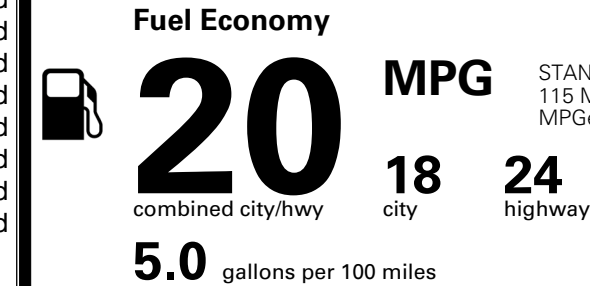

MSRP INCLUDING OPTIONS

\$ 52,535.00

INLAND FREIGHT AND HANDLING

\$ 1,545.00

TOTAL MANUFACTURER'S SUGGESTED RETAIL PRICE ▶

\$ 54,080.00

TOTAL ADDITIONAL WEIGHT: 7.2

EPA DOT Fuel Economy and Environment

Gasoline Vehicle

STANDARD SUVS range from 13 to 115 MPG. The best vehicle rates 146 MPGe.

You spend \$3,500 more in fuel costs over 5 years compared to the average new vehicle.

Annual fuel cost \$2,300

This vehicle emits 429 grams CO₂ per mile. The best emits 0 grams per mile (tailpipe only). Producing and distributing fuel also create emissions; learn more at fueleconomy.gov.