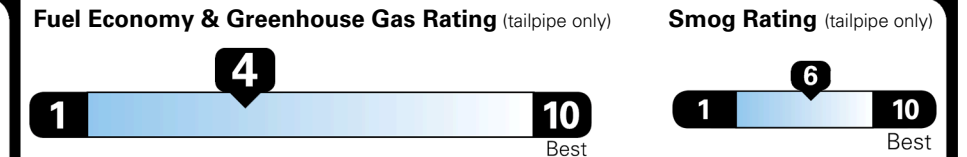

This vehicle emits 429 grams CO₂ per mile. The best emits 0 grams per mile (tailpipe only). Producing and distributing fuel also create emissions; learn more at fueleconomy.gov.

Actual results will vary for many reasons, including driving conditions and how you drive and maintain your vehicle. The average new vehicle gets 29 MPG and costs $8,000 to fuel over 5 years. Cost estimates are based on 15,000 miles per year at $ 3.10 per gallon. MPGe is miles per gasoline gallon equivalent. Vehicle emissions are a significant cause of climate change and smog.

fueleconomy.gov

Calculate personalized estimates and compare vehicles

GOVERNMENT 5-STAR SAFETY RATINGS

Overall Vehicle Score	Not Rated	
Based on the combined rating of frontal, side and rollover. Should ONLY be compared to other vehicles of similar size and weight.		
Frontal	Driver	Not Rated
Crash	Passenger	Not Rated
Based on the risk of injury in a frontal impact. Should ONLY be compared to other vehicles of similar size and weight.		
Side	Front seat	Not Rated
Crash	Rear seat	Not Rated
Star ratings based on the risk of injury in a side impact.		
Rollover	Not Rated	
Star ratings based on the risk of rollover in a single-vehicle crash.		

Star ratings range from 1 to 5 stars (★★★★★) with 5 being the highest.
Source: National Highway Traffic Safety Administration (NHTSA).
www.safercar.gov or 1-888-327-4236

Manufacturer's suggested retail price includes Manufacturer's recommended pre-delivery service. License and title fees, state and local taxes and other dealer installed options and accessories are not included in the manufacturer's suggested retail price.

PARTS CONTENT INFORMATION

FOR VEHICLES IN THIS CAR LINE U.S./CANADIAN PARTS CONTENT: 50 %

MAJOR SOURCES OF FOREIGN PARTS: KOREA: 35%

NOTE: PARTS CONTENT DOES NOT INCLUDE FINAL ASSEMBLY, DISTRIBUTION, OR OTHER NON-PARTS COSTS.

FOR THIS VEHICLE FINAL ASSEMBLY POINT: WEST POINT, GA, USA

COUNTRY OF ORIGIN ENGINE (MOTOR): KOREA
TRANSMISSION: USA

*Additional terms and conditions apply.

**Kia Connect may be currently unavailable for some Model Year 2022 and newer vehicles sold or purchased in Massachusetts; please see owners.kia.com for more information.

NOTE: When you purchase this vehicle, Kia America, Inc. collects personal information you provide to the dealership. For information on our collection and use of personal information and your rights, please see our Privacy Policy on www.kia.com.