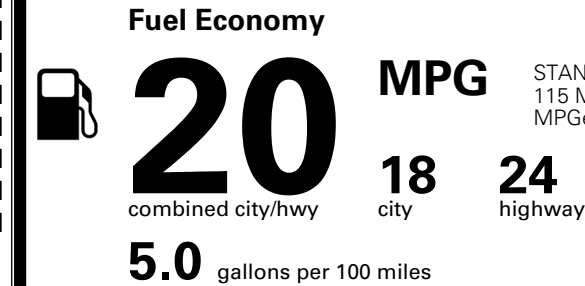

EPA DOT Fuel Economy and Environment

Gasoline Vehicle

STANDARD SUVs range from 12 to 115 MPG. The best vehicle rates 146 MPGe.

You spend
\$4,000
 more in fuel costs
 over 5 years
 compared to the
 average new vehicle.