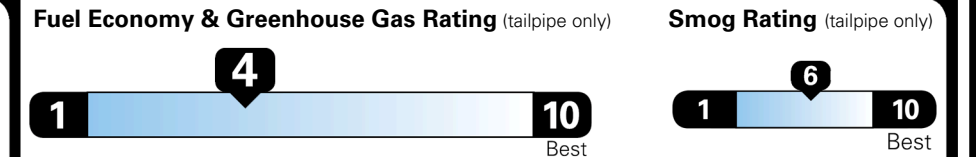

This vehicle emits 429 grams CO₂ per mile. The best emits 0 grams per mile (tailpipe only). Producing and distributing fuel also create emissions; learn more at fueleconomy.gov.

Actual results will vary for many reasons, including driving conditions and how you drive and maintain your vehicle. The average new vehicle gets 29 MPG and costs $8,500 to fuel over 5 years. Cost estimates are based on 15,000 miles per year at $ 3.30 per gallon. MPGe is miles per gasoline gallon equivalent. Vehicle emissions are a significant cause of climate change and smog.

fueleconomy.gov

Calculate personalized estimates and compare vehicles

GOVERNMENT 5-STAR SAFETY RATINGS

Overall Vehicle Score Not Rated

Based on the combined rating of frontal, side and rollover. Should ONLY be compared to other vehicles of similar size and weight.

Frontal Driver Not Rated

Crash Passenger Not Rated

Based on the risk of injury in a frontal impact. Should ONLY be compared to other vehicles of similar size and weight.

Side Front seat Not Rated

Crash Rear seat Not Rated

Star ratings based on the risk of injury in a side impact.

Rollover Not Rated

Star ratings based on the risk of rollover in a single-vehicle crash.

Star ratings range from 1 to 5 stars (★★★★★) with 5 being the highest.

Source: National Highway Traffic Safety Administration (NHTSA).

www.safercar.gov or 1-888-327-4236

Manufacturer's suggested retail price includes Manufacturer's recommended pre-delivery service. License and title fees, state and local taxes and other dealer installed options and accessories are not included in the manufacturer's suggested retail price.

PARTS CONTENT INFORMATION

FOR VEHICLES IN THIS CAR LINE U.S./CANADIAN PARTS CONTENT: 50 %

MAJOR SOURCES OF FOREIGN PARTS: KOREA: 35%

NOTE: PARTS CONTENT DOES NOT INCLUDE FINAL ASSEMBLY, DISTRIBUTION, OR OTHER NON-PARTS COSTS.

FOR THIS VEHICLE FINAL ASSEMBLY POINT: WEST POINT, GA, USA

COUNTRY OF ORIGIN ENGINE (MOTOR): KOREA
TRANSMISSION: USA

*Additional terms and conditions apply.

**Kia Connect may be currently unavailable for some Model Year 2022 and newer vehicles sold or purchased in Massachusetts; please see owners.kia.com for more information.

NOTE: When you purchase this vehicle, Kia America, Inc. collects personal information you provide to the dealership. For information on our collection and use of personal information and your rights, please see our Privacy Policy on www.kia.com.