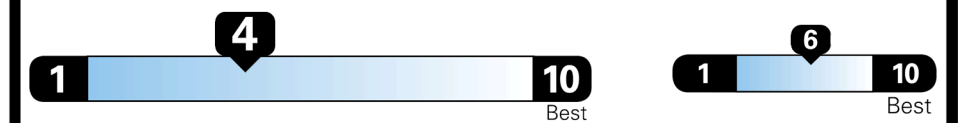

Fuel Economy & Greenhouse Gas Rating (tailpipe only) Smog Rating (tailpipe only)

This vehicle emits 429 grams CO₂ per mile. The best emits 0 grams per mile (tailpipe only). Producing and distributing fuel also create emissions; learn more at fueleconomy.gov.

Actual results will vary for many reasons, including driving conditions and how you drive and maintain your vehicle. The average new vehicle gets 29 MPG and costs $8,000 to fuel over 5 years. Cost estimates are based on 15,000 miles per year at $ 3.10 per gallon. MPGe is miles per gasoline gallon equivalent. Vehicle emissions are a significant cause of climate change and smog.

fueleconomy.gov

Calculate personalized estimates and compare vehicles