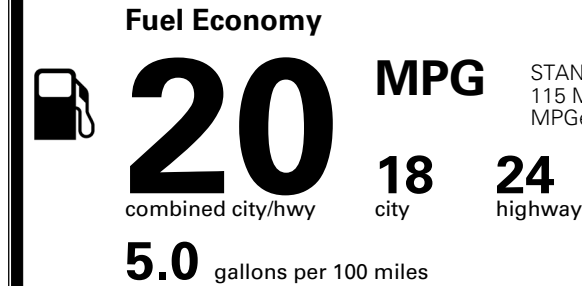

MSRP INCLUDING OPTIONS

\$ 48,410.00

INLAND FREIGHT AND HANDLING

\$ 1,545.00

TOTAL MANUFACTURER'S SUGGESTED RETAIL PRICE ▶

\$ 49,955.00

TOTAL ADDITIONAL WEIGHT:

*Additional terms and conditions apply.
 **Kia Connect may be currently unavailable for some Model Year 2022 and newer vehicles sold or purchased in Massachusetts; please see owners.kia.com for more information.
 NOTE: When you purchase this vehicle, Kia America, Inc. collects personal information you provide to the dealership. For information on our collection and use of personal information and your rights, please see our Privacy Policy on www.kia.com.

EPA DOT Fuel Economy and Environment

Gasoline Vehicle

STANDARD SUVs range from 13 to 115 MPG. The best vehicle rates 146 MPGe.

You spend
\$3,500
 more in fuel costs
 over 5 years
 compared to the
 average new vehicle.