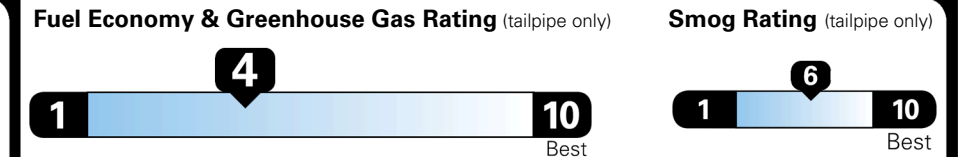

This vehicle emits 429 grams CO₂ per mile. The best emits 0 grams per mile (tailpipe only). Producing and distributing fuel also create emissions; learn more at fueleconomy.gov.

Actual results will vary for many reasons, including driving conditions and how you drive and maintain your vehicle. The average new vehicle gets 29 MPG and costs $8,000 to fuel over 5 years. Cost estimates are based on 15,000 miles per year at $ 3.10 per gallon. MPGe is miles per gasoline gallon equivalent. Vehicle emissions are a significant cause of climate change and smog.

fueleconomy.gov

Calculate personalized estimates and compare vehicles

GOVERNMENT 5-STAR SAFETY RATINGS

Overall Vehicle Score Not Rated

Based on the combined rating of frontal, side and rollover.
Should ONLY be compared to other vehicles of similar size and weight.

Frontal Driver Not Rated

Crash Passenger Not Rated

Based on the risk of injury in a frontal impact.
Should ONLY be compared to other vehicles of similar size and weight.

Side Front seat Not Rated

Crash Rear seat Not Rated

Star ratings based on the risk of injury in a side impact.

Rollover Not Rated

Star ratings based on the risk of rollover in a single-vehicle crash.

Star ratings range from 1 to 5 stars (★★★★★) with 5 being the highest.

Source: National Highway Traffic Safety Administration (NHTSA).

www.safercar.gov or 1-888-327-4236

Manufacturer's suggested retail price includes Manufacturer's recommended pre-delivery service. License and title fees, state and local taxes and other dealer installed options and accessories are not included in the manufacturer's suggested retail price.

PARTS CONTENT INFORMATION

FOR VEHICLES IN THIS CAR LINE U.S./CANADIAN PARTS CONTENT: 50 %

MAJOR SOURCES OF FOREIGN PARTS: KOREA: 35%

NOTE: PARTS CONTENT DOES NOT INCLUDE FINAL ASSEMBLY, DISTRIBUTION, OR OTHER NON-PARTS COSTS.

FOR THIS VEHICLE FINAL ASSEMBLY POINT: WEST POINT, GA, USA

COUNTRY OF ORIGIN

ENGINE (MOTOR): KOREA

TRANSMISSION: USA