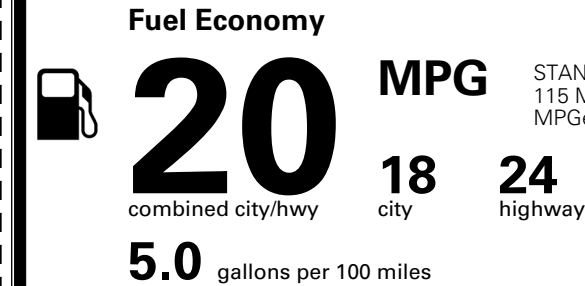

EPA DOT Fuel Economy and Environment

Gasoline Vehicle

STANDARD SUVs range from 13 to 115 MPG. The best vehicle rates 146 MPGe.

You spend
$3,500
more in fuel costs
over 5 years
compared to the
average new vehicle.

Annual fuel cost
$2,300

Fuel Economy & Greenhouse Gas Rating (tailpipe only) Smog Rating (tailpipe only)