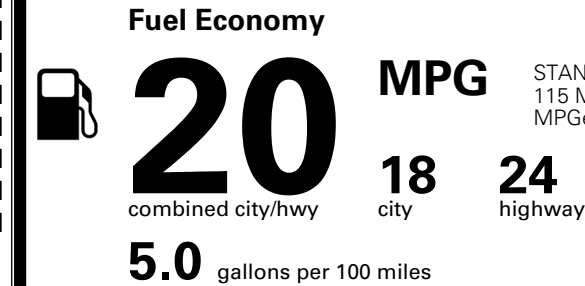

\$ 47,785.00

INLAND FREIGHT AND HANDLING

\$ 1,545.00

TOTAL MANUFACTURER'S SUGGESTED RETAIL PRICE ▶

\$ 49,330.00

TOTAL ADDITIONAL WEIGHT:

EPA DOT Fuel Economy and Environment

Gasoline Vehicle

STANDARD SUVS range from 13 to 115 MPG. The best vehicle rates 146 MPGe.

You spend
\$3,500
 more in fuel costs
 over 5 years
 compared to the
 average new vehicle.

Annual fuel cost
\$2,300

This vehicle emits 429 grams CO₂ per mile. The best emits 0 grams per mile (tailpipe only). Producing and distributing fuel also create emissions; learn more at fueleconomy.gov.