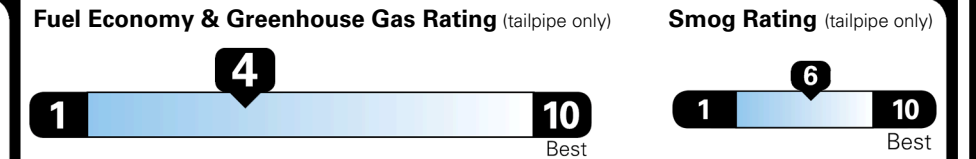

This vehicle emits 429 grams CO₂ per mile. The best emits 0 grams per mile (tailpipe only). Producing and distributing fuel also create emissions; learn more at fueleconomy.gov.

Actual results will vary for many reasons, including driving conditions and how you drive and maintain your vehicle. The average new vehicle gets 29 MPG and costs $8,000 to fuel over 5 years. Cost estimates are based on 15,000 miles per year at $ 3.10 per gallon. MPGe is miles per gasoline gallon equivalent. Vehicle emissions are a significant cause of climate change and smog.

fueleconomy.gov

Calculate personalized estimates and compare vehicles

GOVERNMENT 5-STAR SAFETY RATINGS

Overall Vehicle Score Not Rated

Based on the combined rating of frontal, side and rollover.
Should ONLY be compared to other vehicles of similar size and weight.

Frontal Driver Not Rated

Crash Passenger Not Rated

Based on the risk of injury in a frontal impact.
Should ONLY be compared to other vehicles of similar size and weight.

Side Front seat Not Rated

Crash Rear seat Not Rated

Star ratings based on the risk of injury in a side impact.

Rollover Not Rated

Star ratings based on the risk of rollover in a single-vehicle crash.

Star ratings range from 1 to 5 stars (★★★★★) with 5 being the highest.

Source: National Highway Traffic Safety Administration (NHTSA).

www.safercar.gov or 1-888-327-4236

Manufacturer's suggested retail price includes Manufacturer's recommended pre-delivery service. License and title fees, state and local taxes and other dealer installed options and accessories are not included in the manufacturer's suggested retail price.

PARTS CONTENT INFORMATION

FOR VEHICLES IN THIS CAR LINE U.S./CANADIAN PARTS CONTENT: 50 %

MAJOR SOURCES OF FOREIGN PARTS: KOREA: 35%

NOTE: PARTS CONTENT DOES NOT INCLUDE FINAL ASSEMBLY, DISTRIBUTION, OR OTHER NON-PARTS COSTS.

FOR THIS VEHICLE FINAL ASSEMBLY POINT: WEST POINT, GA, USA

COUNTRY OF ORIGIN ENGINE (MOTOR): KOREA

TRANSMISSION: USA