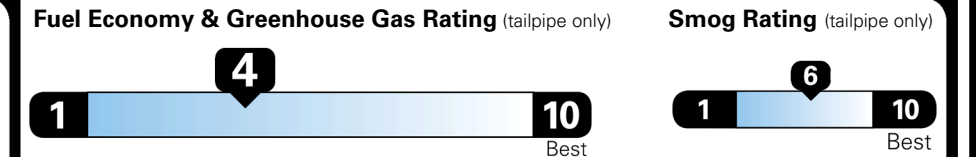

This vehicle emits 429 grams CO₂ per mile. The best emits 0 grams per mile (tailpipe only). Producing and distributing fuel also create emissions; learn more at fueleconomy.gov.

Actual results will vary for many reasons, including driving conditions and how you drive and maintain your vehicle. The average new vehicle gets 29 MPG and costs $8,000 to fuel over 5 years. Cost estimates are based on 15,000 miles per year at $ 3.10 per gallon. MPGe is miles per gasoline gallon equivalent. Vehicle emissions are a significant cause of climate change and smog.

fueleconomy.gov

Calculate personalized estimates and compare vehicles

GOVERNMENT 5-STAR SAFETY RATINGS

Overall Vehicle Score Not Rated

Based on the combined rating of frontal, side and rollover.
Should ONLY be compared to other vehicles of similar size and weight.

Frontal Driver Not Rated

Crash Passenger Not Rated

Based on the risk of injury in a frontal impact.
Should ONLY be compared to other vehicles of similar size and weight.

Side Front seat Not Rated

Crash Rear seat Not Rated

Star ratings based on the risk of injury in a side impact.

Rollover Not Rated

Star ratings based on the risk of rollover in a single-vehicle crash.

Star ratings range from 1 to 5 stars (★★★★★) with 5 being the highest.

Source: National Highway Traffic Safety Administration (NHTSA).

www.safercar.gov or 1-888-327-4236

Manufacturer's suggested retail price includes Manufacturer's recommended pre-delivery service. License and title fees, state and local taxes and other dealer installed options and accessories are not included in the manufacturer's suggested retail price.

PARTS CONTENT INFORMATION

FOR VEHICLES IN THIS CAR LINE U.S./CANADIAN PARTS CONTENT: 50 %

MAJOR SOURCES OF FOREIGN PARTS: KOREA: 35%

NOTE: PARTS CONTENT DOES NOT INCLUDE FINAL ASSEMBLY, DISTRIBUTION, OR OTHER NON-PARTS COSTS.

FOR THIS VEHICLE FINAL ASSEMBLY POINT: WEST POINT, GA, USA

COUNTRY OF ORIGIN ENGINE (MOTOR): KOREA

TRANSMISSION: USA