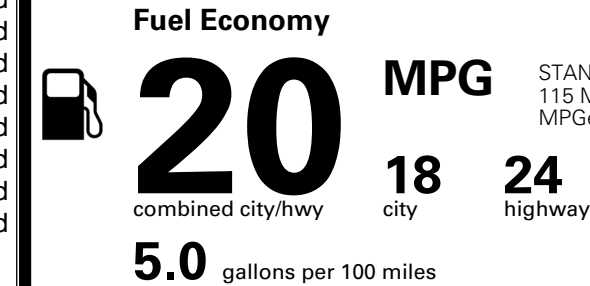

EPA DOT Fuel Economy and Environment

Gasoline Vehicle

STANDARD SUVS range from 13 to 115 MPG. The best vehicle rates 146 MPGe.

You spend
$3,500
more in fuel costs
over 5 years
compared to the
average new vehicle.

Annual fuel cost
$2,300