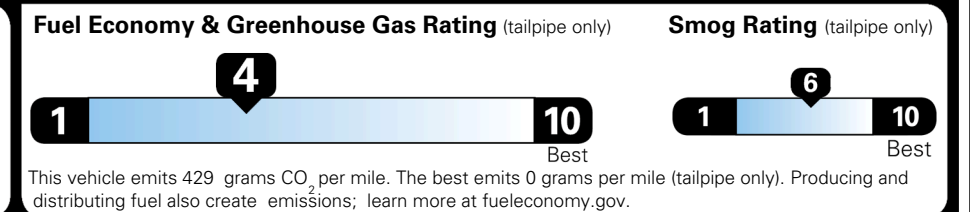

Actual results will vary for many reasons, including driving conditions and how you drive and maintain your vehicle. The average new vehicle gets 29 MPG and costs $8,500 to fuel over 5 years. Cost estimates are based on 15,000 miles per year at $ 3.30 per gallon. MPGe is miles per gasoline gallon equivalent. Vehicle emissions are a significant cause of climate change and smog.

fueleconomy.gov

Calculate personalized estimates and compare vehicles

GOVERNMENT 5-STAR SAFETY RATINGS

Overall Vehicle Score	Not Rated	
Based on the combined rating of frontal, side and rollover. Should ONLY be compared to other vehicles of similar size and weight.		
Frontal Crash	Driver	Not Rated
	Passenger	Not Rated
Based on the risk of injury in a frontal impact. Should ONLY be compared to other vehicles of similar size and weight.		
Side Crash	Front seat	Not Rated
	Rear seat	Not Rated
Star ratings based on the risk of injury in a side impact.		
Rollover	Not Rated	
Star ratings based on the risk of rollover in a single-vehicle crash.		

Star ratings range from 1 to 5 stars (★★★★★) with 5 being the highest.
Source: National Highway Traffic Safety Administration (NHTSA).
www.safercar.gov or 1-888-327-4236

Manufacturer's suggested retail price includes Manufacturer's recommended pre-delivery service. License and title fees, state and local taxes and other dealer installed options and accessories are not included in the manufacturer's suggested retail price.

PARTS CONTENT INFORMATION

FOR VEHICLES IN THIS CAR LINE U.S./CANADIAN PARTS CONTENT: 50 %

MAJOR SOURCES OF FOREIGN PARTS: KOREA: 35%

NOTE: PARTS CONTENT DOES NOT INCLUDE FINAL ASSEMBLY, DISTRIBUTION, OR OTHER NON-PARTS COSTS.

FOR THIS VEHICLE FINAL ASSEMBLY POINT: WEST POINT, GA, USA

COUNTRY OF ORIGIN ENGINE (MOTOR): KOREA

TRANSMISSION: USA