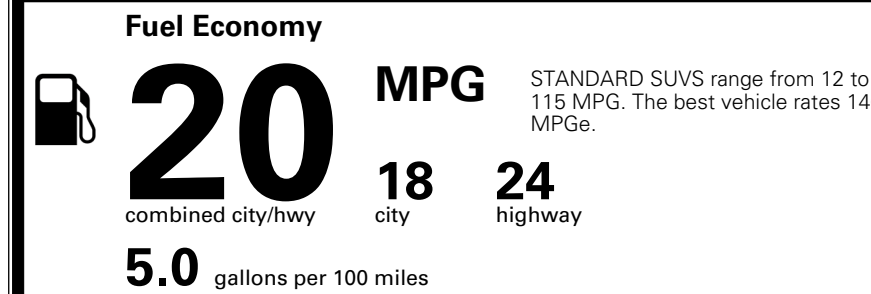

WARRANTY
10 Year/100,000 Mile Limited Powertrain Warranty
5 Year/60,000 Mile Limited Basic Warranty
5 Year/60,000 Mile Roadside Assistance

*Additional terms and conditions apply.
**Kia Connect may be currently unavailable for some Model Year 2022 and newer vehicles sold or purchased in Massachusetts; please see owners.kia.com for more information.
NOTE: When you purchase this vehicle, Kia America, Inc. collects personal information you provide to the dealership. For information on our collection and use of personal information and your rights, please see our Privacy Policy on www.kia.com.

MANUFACTURER'S SUGGESTED RETAIL PRICE ▶

COMPARE X-LINE EX AWD FEATURES
Added to/in place of standard EX AWD features

- 21" Gloss Black Alloy Wheels
- LED Projector Fog Lights
- X-Line Exterior and Interior Styling
- Liftgate Lamp
- Black Exterior Emblems
- 2nd Row Captain's Chairs (2 Seats)
- Self-Leveling Rear Suspension

ADDITIONAL INSTALLED EQUIPMENT:
(In addition to or in place of standard features)
Terrain Brown Matte Paint
Carpeted Floor Mats

MSRP INCLUDING OPTIONS

INLAND FREIGHT AND HANDLING

TOTAL MANUFACTURER'S SUGGESTED RETAIL PRICE ▶

TOTAL ADDITIONAL WEIGHT: 7.2

$ 47,290.00

Included
Included
Included
Included
Included
Included
Included

$995.00
$250.00

$ 48,535.00

$ 1,545.00

$ 50,080.00

EPA DOT Fuel Economy and Environment

Gasoline Vehicle

You spend
$4,000
more in fuel costs
over 5 years
compared to the
average new vehicle.

Annual fuel cost
$2,500