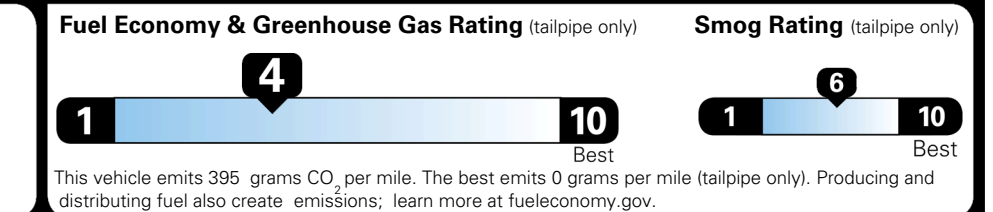

You spend
$2,750
more in fuel costs
over 5 years
compared to the
average new vehicle.

Annual fuel cost
$2,250