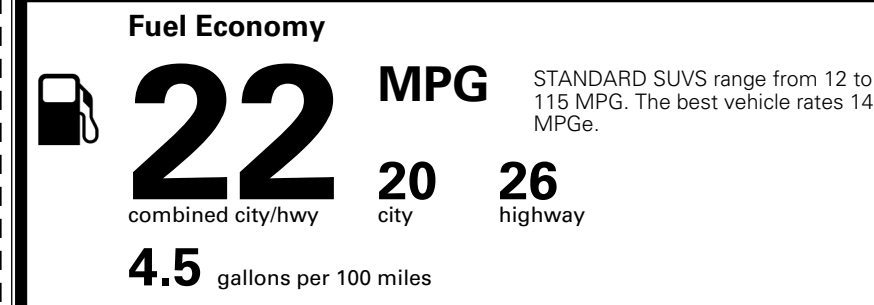

\$495.00
 \$295.00
 \$250.00
 \$390.00

MSRP INCLUDING OPTIONS

\$ 45,220.00

INLAND FREIGHT AND HANDLING

\$ 1,545.00

TOTAL MANUFACTURER'S SUGGESTED RETAIL PRICE ▶

\$ 46,765.00

TOTAL ADDITIONAL WEIGHT: 8.4

EPA DOT Fuel Economy and Environment

Gasoline Vehicle

You spend
\$2,750
 more in fuel costs
 over 5 years
 compared to the
 average new vehicle.

Annual fuel cost
\$2,250

Actual results will vary for many reasons, including driving conditions and how you drive and maintain your vehicle. The average new vehicle gets 29 MPG and costs \$8,500 to fuel over 5 years. Cost estimates are based on 15,000 miles per year at \$ 3.30 per gallon. MPGe is miles per gasoline gallon equivalent. Vehicle emissions are a significant cause of climate change and smog.