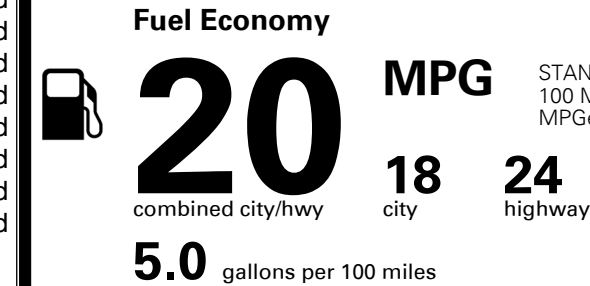

EPA DOT Fuel Economy and Environment

Gasoline Vehicle

STANDARD SUVs range from 11 to 100 MPG. The best vehicle rates 140 MPGe.

You spend
$3,750
more in fuel costs
over 5 years
compared to the
average new vehicle.

Annual fuel cost
$2,700

Fuel Economy & Greenhouse Gas Rating (tailpipe only) Smog Rating (tailpipe only)