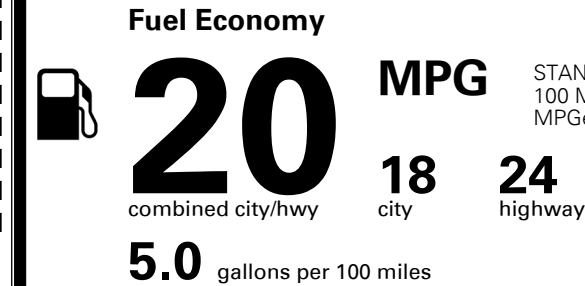

\$495.00
 \$600.00
 \$225.00

MSRP INCLUDING OPTIONS

\$ 41,410.00

INLAND FREIGHT AND HANDLING

\$ 1,395.00

TOTAL MANUFACTURER'S SUGGESTED RETAIL PRICE ▶

\$ 42,805.00

TOTAL ADDITIONAL WEIGHT: 12.0

EPA DOT Fuel Economy and Environment

Gasoline Vehicle

You spend
\$3,750
 more in fuel costs
 over 5 years
 compared to the
 average new vehicle.

Annual fuel cost
\$2,700

Actual results will vary for many reasons, including driving conditions and how you drive and maintain your vehicle. The average new vehicle gets 28 MPG and costs \$9,750 to fuel over 5 years. Cost estimates are based on 15,000 miles per year at \$ 3.60 per gallon. MPGe is miles per gasoline gallon equivalent. Vehicle emissions are a significant cause of climate change and smog.