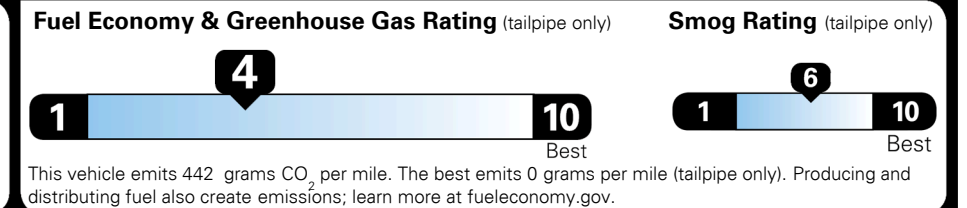

EPA DOT Fuel Economy and Environment

Gasoline Vehicle

You spend
\$3,750
 more in fuel costs
 over 5 years
 compared to the
 average new vehicle.

Annual fuel cost
\$2,700

Actual results will vary for many reasons, including driving conditions and how you drive and maintain your vehicle. The average new vehicle gets 28 MPG and costs \$9,750 to fuel over 5 years. Cost estimates are based on 15,000 miles per year at \$ 3.60 per gallon. MPGe is miles per gasoline gallon equivalent. Vehicle emissions are a significant cause of climate change and smog.