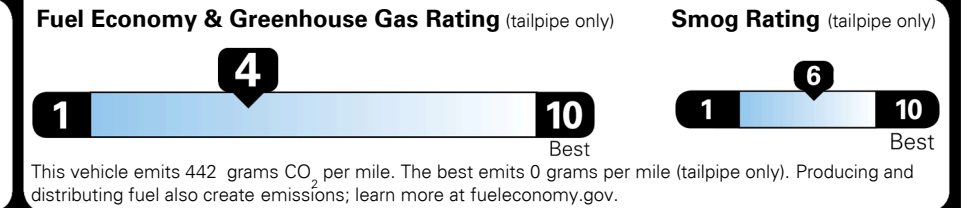

TOTAL ADDITIONAL WEIGHT: 61.3

EPA DOT Fuel Economy and Environment

Gasoline Vehicle

You spend
\$3,750
more in fuel costs
over 5 years
compared to the average new vehicle.

Annual fuel cost
\$2,700

Actual results will vary for many reasons, including driving conditions and how you drive and maintain your vehicle. The average new vehicle gets 28 MPG and costs \$9,750 to fuel over 5 years. Cost estimates are based on 15,000 miles per year at \$ 3.60 per gallon. MPGe is miles per gasoline gallon equivalent. Vehicle emissions are a significant cause of climate change and smog.