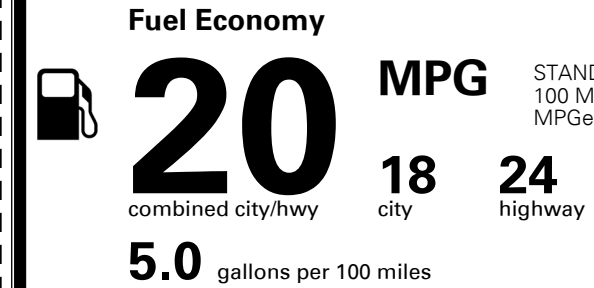

TOTAL ADDITIONAL WEIGHT: 61.3

EPA DOT Fuel Economy and Environment

Gasoline Vehicle

You spend
\$3,750
more in fuel costs
over 5 years
compared to the average new vehicle.

Annual fuel cost
\$2,700

Actual results will vary for many reasons, including driving conditions and how you drive and maintain your vehicle. The average new vehicle gets 28 MPG and costs \$9,750 to fuel over 5 years. Cost estimates are based on 15,000 miles per year at \$ 3.60 per gallon. MPGe is miles per gasoline gallon equivalent. Vehicle emissions are a significant cause of climate change and smog.