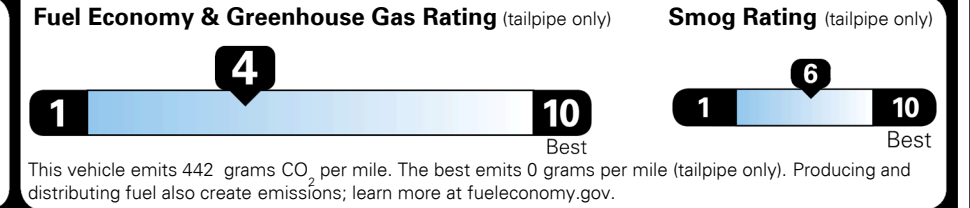

MSRP INCLUDING OPTIONS

\$ 54,465.00

INLAND FREIGHT AND HANDLING

\$ 1,395.00

TOTAL MANUFACTURER'S SUGGESTED RETAIL PRICE ▶

\$ 55,860.00

TOTAL ADDITIONAL WEIGHT: 29.6

*Additional terms and conditions apply.
 **Kia Connect may be currently unavailable for Model Year 2022 and newer vehicles sold or purchased in Massachusetts; please see owners.kia.com for updates on availability.
 NOTE: When you purchase this vehicle, Kia America, Inc. collects personal information you provide to the dealership. For information on our collection and use of personal information and your rights, please see our Privacy Policy on www.kia.com.

EPA DOT Fuel Economy and Environment

Gasoline Vehicle

You spend
\$3,750
 more in fuel costs
 over 5 years
 compared to the
 average new vehicle.

Annual fuel cost
\$2,700

Actual results will vary for many reasons, including driving conditions and how you drive and maintain your vehicle. The average new vehicle gets 28 MPG and costs \$9,750 to fuel over 5 years. Cost estimates are based on 15,000 miles per year at \$ 3.60 per gallon. MPGe is miles per gasoline gallon equivalent. Vehicle emissions are a significant cause of climate change and smog.