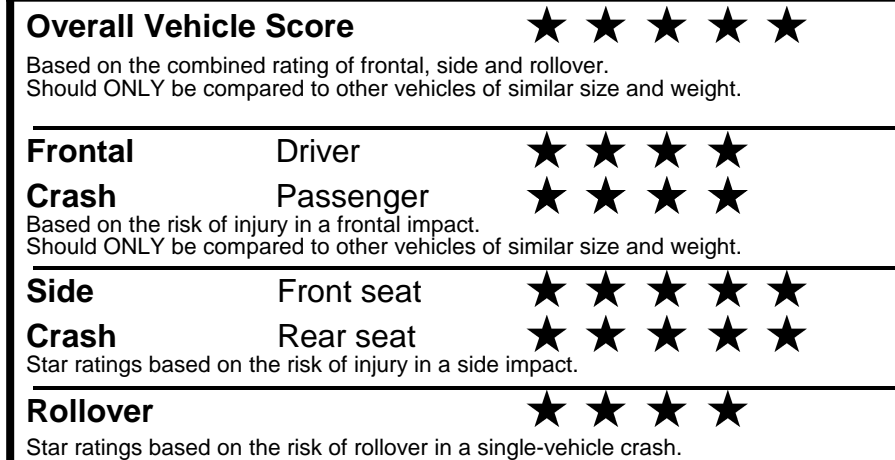

fueleconomy.gov

Calculate personalized estimates and compare vehicles

GOVERNMENT 5-STAR SAFETY RATINGS

Star ratings range from 1 to 5 stars (★★★★★) with 5 being the highest.
 Source: National Highway Traffic Safety Administration (NHTSA).
www.safercar.gov or 1-888-327-4236