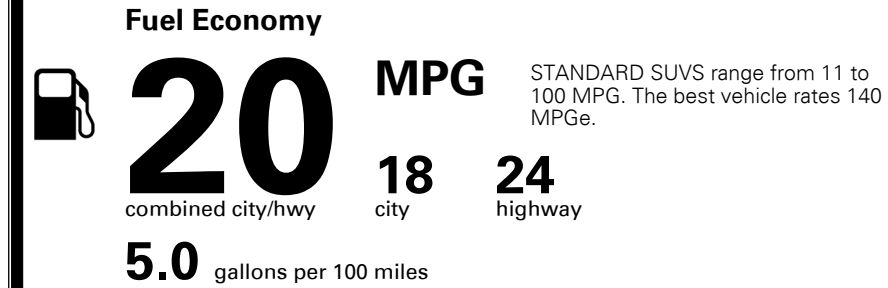

MSRP INCLUDING OPTIONS

\$ 54,465.00

INLAND FREIGHT AND HANDLING

\$ 1,395.00

TOTAL MANUFACTURER'S SUGGESTED RETAIL PRICE ▶

\$ 55,860.00

TOTAL ADDITIONAL WEIGHT: 29.6

*Additional terms and conditions apply.
 **Kia Connect may be currently unavailable for Model Year 2022 and newer vehicles sold or purchased in Massachusetts; please see owners.kia.com for updates on availability.
 NOTE: When you purchase this vehicle, Kia America, Inc. collects personal information you provide to the dealership. For information on our collection and use of personal information and your rights, please see our Privacy Policy on www.kia.com.

EPA DOT Fuel Economy and Environment

Gasoline Vehicle

You spend
\$3,750
 more in fuel costs
 over 5 years
 compared to the
 average new vehicle.

Annual fuel cost
\$2,700

Actual results will vary for many reasons, including driving conditions and how you drive and maintain your vehicle. The average new vehicle gets 28 MPG and costs \$9,750 to fuel over 5 years. Cost estimates are based on 15,000 miles per year at \$ 3.60 per gallon. MPGe is miles per gasoline gallon equivalent. Vehicle emissions are a significant cause of climate change and smog.