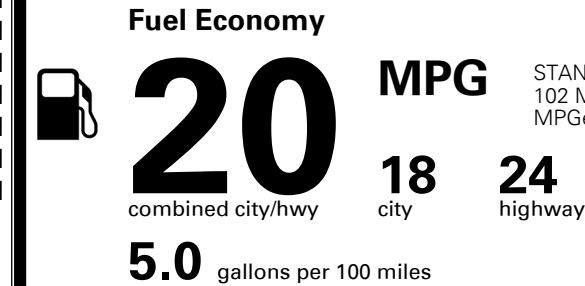

EPA DOT Fuel Economy and Environment

Gasoline Vehicle