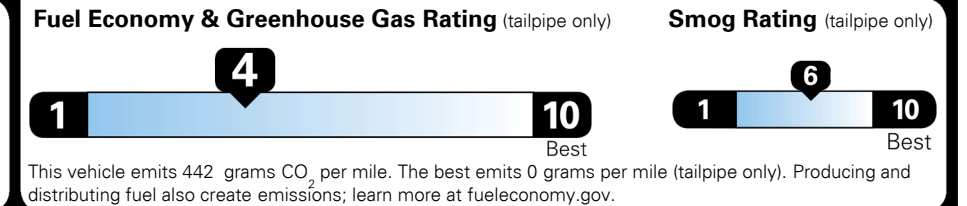

## EPA DOT Fuel Economy and Environment

Gasoline Vehicle

You spend  
**\$3,750**  
 more in fuel costs  
 over 5 years  
 compared to the  
 average new vehicle.

Annual fuel cost  
**\$2,700**

Actual results will vary for many reasons, including driving conditions and how you drive and maintain your vehicle. The average new vehicle gets 0 MPG and costs \$0 to fuel over 5 years. Cost estimates are based on 15,000 miles per year at \$ 0.00 per gallon. MPGe is miles per gasoline gallon equivalent. Vehicle emissions are a significant cause of climate change and smog.