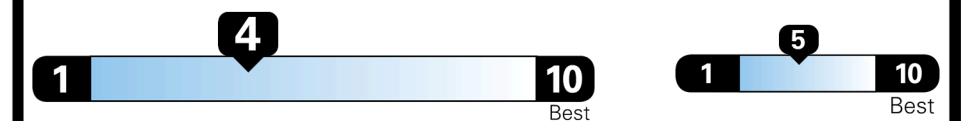

EPA DOT Fuel Economy and Environment

Gasoline Vehicle

You spend
\$3,500
 more in fuel costs
 over 5 years
 compared to the
 average new vehicle.

Annual fuel cost
\$2,600

Fuel Economy & Greenhouse Gas Rating (tailpipe only) Smog Rating (tailpipe only)