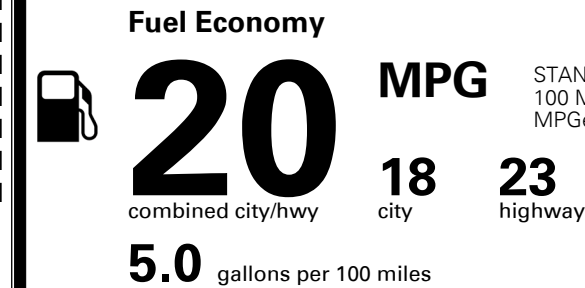

\$495.00
 \$295.00
 \$255.00

MSRP INCLUDING OPTIONS

\$ 52,435.00

INLAND FREIGHT AND HANDLING

\$ 1,415.00

TOTAL MANUFACTURER'S SUGGESTED RETAIL PRICE ▶

\$ 53,850.00

TOTAL ADDITIONAL WEIGHT: 12.8

EPA DOT Fuel Economy and Environment

Gasoline Vehicle

You spend
\$3,500
 more in fuel costs
 over 5 years
 compared to the
 average new vehicle.

Annual fuel cost
\$2,600

Fuel Economy & Greenhouse Gas Rating (tailpipe only) Smog Rating (tailpipe only)