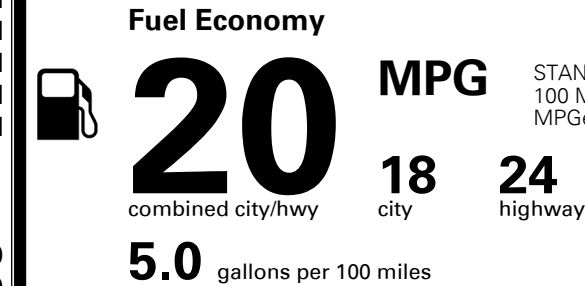

INLAND FREIGHT AND HANDLING

\$ 1,395.00

TOTAL MANUFACTURER'S SUGGESTED RETAIL PRICE ▶

\$ 51,600.00

TOTAL ADDITIONAL WEIGHT: 12.0

*Additional terms and conditions apply.

**Kia Connect may be currently unavailable for Model Year 2022 and newer vehicles sold or purchased in Massachusetts; please see owners.kia.com for updates on availability.

EPA DOT Fuel Economy and Environment

Gasoline Vehicle

STANDARD SUVs range from 11 to 100 MPG. The best vehicle rates 140 MPGe.

You spend \$3,750 more in fuel costs over 5 years compared to the average new vehicle.