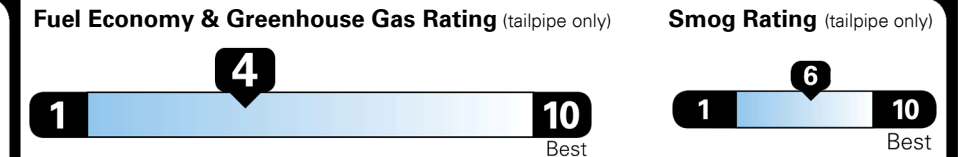

This vehicle emits 442 grams CO₂ per mile. The best emits 0 grams per mile (tailpipe only). Producing and distributing fuel also create emissions; learn more at fueleconomy.gov.

Actual results will vary for many reasons, including driving conditions and how you drive and maintain your vehicle. The average new vehicle gets 28 MPG and costs $9,750 to fuel over 5 years. Cost estimates are based on 15,000 miles per year at $ 3.60 per gallon. MPGe is miles per gasoline gallon equivalent. Vehicle emissions are a significant cause of climate change and smog.

fueleconomy.gov

Calculate personalized estimates and compare vehicles

GOVERNMENT 5-STAR SAFETY RATINGS

Overall Vehicle Score ★ ★ ★ ★ ★

Based on the combined rating of frontal, side and rollover. Should ONLY be compared to other vehicles of similar size and weight.

Frontal Driver ★ ★ ★ ★

Crash Passenger ★ ★ ★ ★

Based on the risk of injury in a frontal impact. Should ONLY be compared to other vehicles of similar size and weight.

Side Front seat ★ ★ ★ ★ ★

Crash Rear seat ★ ★ ★ ★ ★

Star ratings based on the risk of injury in a side impact.

Rollover ★ ★ ★ ★

Star ratings based on the risk of rollover in a single-vehicle crash.

Star ratings range from 1 to 5 stars (★★★★★) with 5 being the highest.

Source: National Highway Traffic Safety Administration (NHTSA).

www.safercar.gov or 1-888-327-4236

Manufacturer's suggested retail price includes Manufacturer's recommended pre-delivery service. License and title fees, state and local taxes and other dealer installed options and accessories are not included in the manufacturer's suggested retail price.

PARTS CONTENT INFORMATION

FOR VEHICLES IN THIS CAR LINE U.S./CANADIAN PARTS CONTENT: 60 %

MAJOR SOURCES OF FOREIGN PARTS: KOREA: 30%

NOTE: PARTS CONTENT DOES NOT INCLUDE FINAL ASSEMBLY, DISTRIBUTION, OR OTHER NON-PARTS COSTS.

FOR THIS VEHICLE FINAL ASSEMBLY POINT: WEST POINT, GA, USA

COUNTRY OF ORIGIN

ENGINE: KOREA

TRANSMISSION: USA