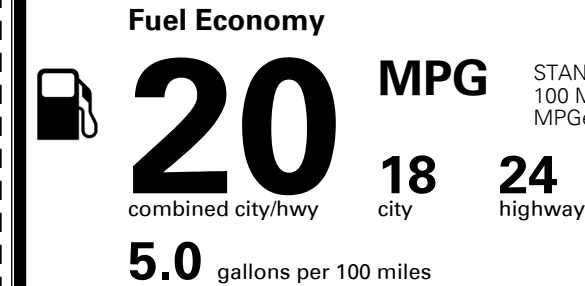

\$ 45,310.00

INLAND FREIGHT AND HANDLING

\$ 1,395.00

TOTAL MANUFACTURER'S SUGGESTED RETAIL PRICE ▶

\$ 46,705.00

*Additional terms and conditions apply.

**Kia Connect may be currently unavailable for Model Year 2022 and newer vehicles sold or purchased in Massachusetts; please see owners.kia.com for updates on availability.

TOTAL ADDITIONAL WEIGHT: 12.0

EPA DOT Fuel Economy and Environment

Gasoline Vehicle

You spend \$3,750 more in fuel costs over 5 years compared to the average new vehicle.

Annual fuel cost \$2,700

This vehicle emits 442 grams CO₂ per mile. The best emits 0 grams per mile (tailpipe only). Producing and distributing fuel also create emissions; learn more at fueleconomy.gov.