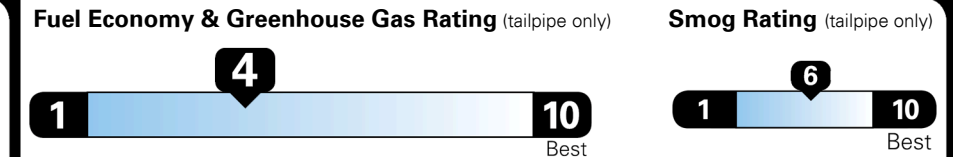

TOTAL ADDITIONAL WEIGHT: 12.0

EPA DOT Fuel Economy and Environment

Gasoline Vehicle

You spend \$3,750 more in fuel costs over 5 years compared to the average new vehicle.

Annual fuel cost \$2,700

This vehicle emits 442 grams CO₂ per mile. The best emits 0 grams per mile (tailpipe only). Producing and distributing fuel also create emissions; learn more at fueleconomy.gov.