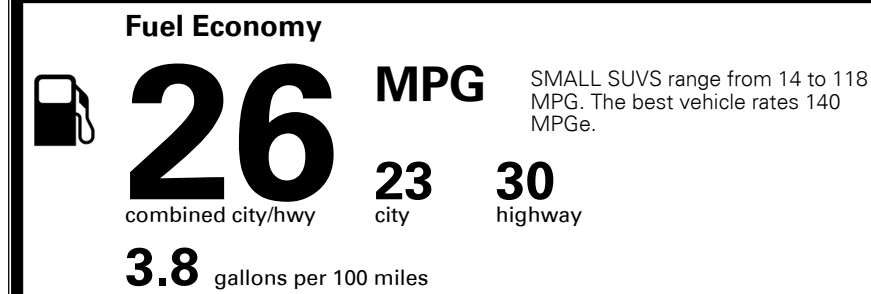

EPA DOT Fuel Economy and Environment

Gasoline Vehicle

You spend $750 more in fuel costs over 5 years
compared to the average new vehicle.

Annual fuel cost $2,100