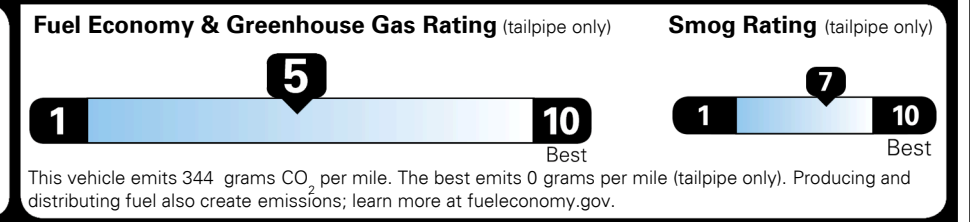

Actual results will vary for many reasons, including driving conditions and how you drive and maintain your vehicle. The average new vehicle gets 28 MPG and costs $9,750 to fuel over 5 years. Cost estimates are based on 15,000 miles per year at $ 3.60 per gallon. MPGe is miles per gasoline gallon equivalent. Vehicle emissions are a significant cause of climate change and smog.

fueleconomy.gov

Calculate personalized estimates and compare vehicles

GOVERNMENT 5-STAR SAFETY RATINGS

Overall Vehicle Score	Not Rated
Based on the combined rating of frontal, side and rollover. Should ONLY be compared to other vehicles of similar size and weight.	
Frontal	Driver
Crash	Passenger
Based on the risk of injury in a frontal impact. Should ONLY be compared to other vehicles of similar size and weight.	
Side	Front seat
Crash	Rear seat
Star ratings based on the risk of injury in a side impact.	
Rollover	
Star ratings based on the risk of rollover in a single-vehicle crash.	

Star ratings range from 1 to 5 stars (★★★★★) with 5 being the highest.
Source: National Highway Traffic Safety Administration (NHTSA).
www.safercar.gov or 1-888-327-4236

Manufacturer's suggested retail price includes Manufacturer's recommended pre-delivery service. License and title fees, state and local taxes and other dealer installed options and accessories are not included in the manufacturer's suggested retail price.

PARTS CONTENT INFORMATION

FOR VEHICLES IN THIS CAR LINE U.S./CANADIAN PARTS CONTENT: 55 %

MAJOR SOURCES OF FOREIGN PARTS: KOREA: 30%

NOTE: PARTS CONTENT DOES NOT INCLUDE FINAL ASSEMBLY, DISTRIBUTION, OR OTHER NON-PARTS COSTS.

FOR THIS VEHICLE FINAL ASSEMBLY POINT: WEST POINT, GA, USA

COUNTRY OF ORIGIN
ENGINE: USA
TRANSMISSION: USA