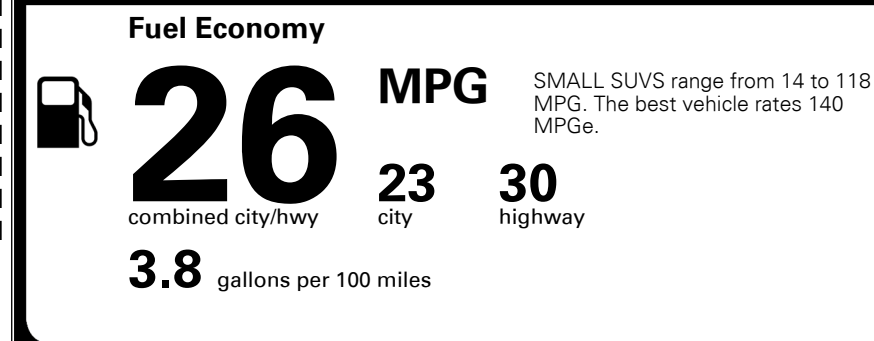

EPA DOT Fuel Economy and Environment

Gasoline Vehicle

You spend \$750 more in fuel costs over 5 years
 compared to the average new vehicle.

Annual fuel cost \$2,100

Actual results will vary for many reasons, including driving conditions and how you drive and maintain your vehicle. The average new vehicle gets 28 MPG and costs \$9,750 to fuel over 5 years. Cost estimates are based on 15,000 miles per year at \$ 3.60 per gallon. MPGe is miles per gasoline gallon equivalent. Vehicle emissions are a significant cause of climate change and smog.