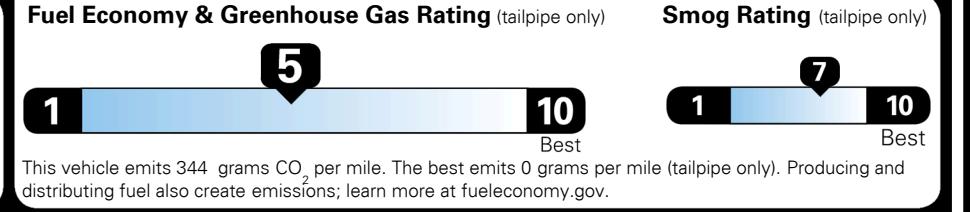

Actual results will vary for many reasons, including driving conditions and how you drive and maintain your vehicle. The average new vehicle gets 28 MPG and costs $9,750 to fuel over 5 years. Cost estimates are based on 15,000 miles per year at $ 3.60 per gallon. MPGe is miles per gasoline gallon equivalent. Vehicle emissions are a significant cause of climate change and smog.

fueleconomy.gov
Calculate personalized estimates and compare vehicles

Smartphone QR Code

GOVERNMENT 5-STAR SAFETY RATINGS

Overall Vehicle Score	Not Rated
Based on the combined rating of frontal, side and rollover. Should ONLY be compared to other vehicles of similar size and weight.	
Frontal	Driver ★ ★ ★ ★ ★
Crash	Passenger ★ ★ ★ ★ ★
Based on the risk of injury in a frontal impact. Should ONLY be compared to other vehicles of similar size and weight.	
Side	Front seat Not Rated
Crash	Rear seat Not Rated
Star ratings based on the risk of injury in a side impact.	
Rollover	★ ★ ★ ★
Star ratings based on the risk of rollover in a single-vehicle crash.	

Star ratings range from 1 to 5 stars (★★★★★) with 5 being the highest.
Source: National Highway Traffic Safety Administration (NHTSA).
www.safercar.gov or 1-888-327-4236

Manufacturer's suggested retail price includes Manufacturer's recommended pre-delivery service. License and title fees, state and local taxes and other dealer installed options and accessories are not included in the manufacturer's suggested retail price.

PARTS CONTENT INFORMATION

FOR VEHICLES IN THIS CAR LINE U.S./CANADIAN PARTS CONTENT: 55 %

MAJOR SOURCES OF FOREIGN PARTS: KOREA: 30%

NOTE: PARTS CONTENT DOES NOT INCLUDE FINAL ASSEMBLY, DISTRIBUTION, OR OTHER NON-PARTS COSTS.

FOR THIS VEHICLE FINAL ASSEMBLY POINT: WEST POINT, GA, USA

COUNTRY OF ORIGIN
ENGINE: USA
TRANSMISSION: USA