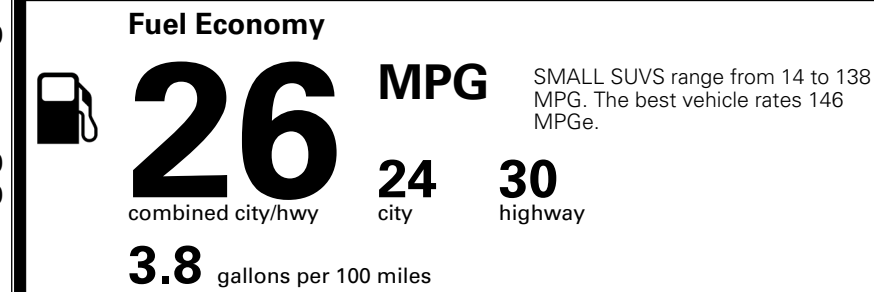

MSRP INCLUDING OPTIONS \$ 35,165.00

INLAND FREIGHT AND HANDLING \$ 1,495.00

TOTAL MANUFACTURER'S SUGGESTED RETAIL PRICE ▶ \$ 36,660.00

EPA DOT Fuel Economy and Environment

Gasoline Vehicle

You spend \$1,000 more in fuel costs over 5 years compared to the average new vehicle.