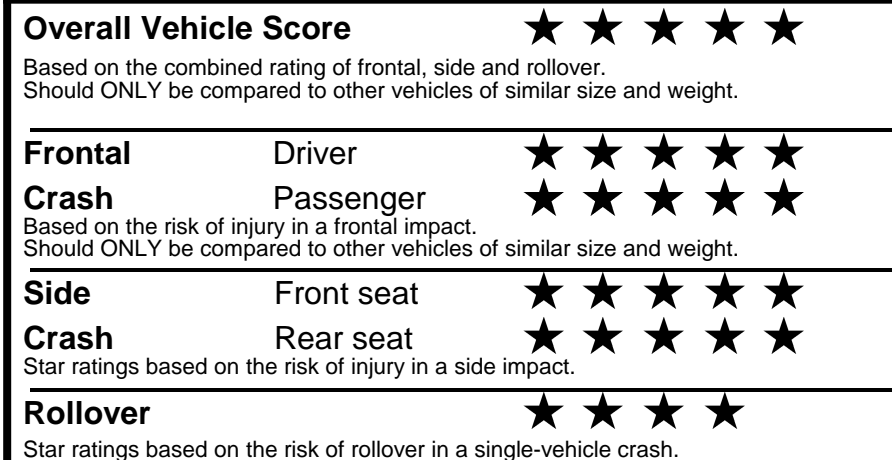

fueleconomy.gov

Calculate personalized estimates and compare vehicles

GOVERNMENT 5-STAR SAFETY RATINGS

PARTS CONTENT INFORMATION

FOR VEHICLES IN THIS CAR LINE U.S./CANADIAN PARTS CONTENT: 55 %

MAJOR SOURCES OF FOREIGN PARTS: KOREA: 30%