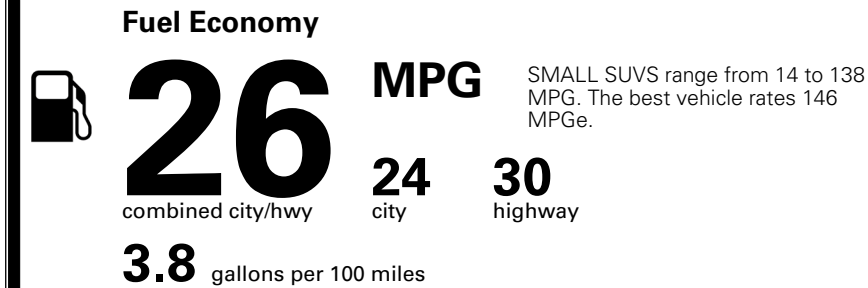

WARRANTY
 10 Year/100,000 Mile Limited Powertrain Warranty
 5 Year/60,000 Mile Limited Basic Warranty
 5 Year/60,000 Mile Roadside Assistance

MANUFACTURER'S SUGGESTED RETAIL PRICE ▶

\$ 33,090.00

ADDITIONAL INSTALLED EQUIPMENT:
 (In addition to or in place of standard features)
 Glacial White Pearl Paint \$495.00
 X-Line Premium Package \$1,500.00
 - Panoramic Sunroof w/ Power Sunshade
 - Smart Power Liftgate
 - LED Interior Lighting
 Carpeted Floor Mats \$200.00

MSRP INCLUDING OPTIONS \$ 35,285.00

INLAND FREIGHT AND HANDLING \$ 1,495.00

TOTAL MANUFACTURER'S SUGGESTED RETAIL PRICE ▶ \$ 36,780.00

EPA DOT Fuel Economy and Environment

Gasoline Vehicle

You spend \$1,000 more in fuel costs over 5 years
 compared to the average new vehicle.