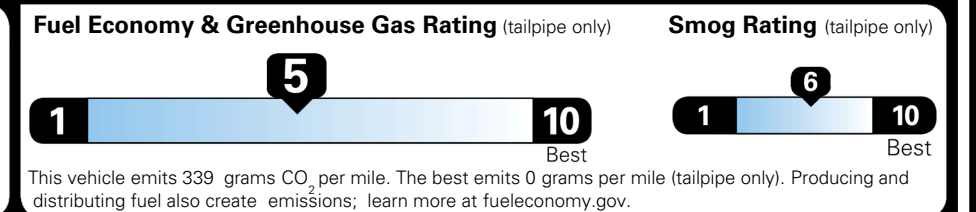

Gasoline Vehicle

You spend $1,000 more in fuel costs over 5 years
compared to the average new vehicle.

Annual fuel cost $1,900

Actual results will vary for many reasons, including driving conditions and how you drive and maintain your vehicle. The average new vehicle gets 29 MPG and costs $8,500 to fuel over 5 years. Cost estimates are based on 15,000 miles per year at $ 3.30 per gallon. MPGe is miles per gasoline gallon equivalent. Vehicle emissions are a significant cause of climate change and smog.

fueleconomy.gov

Calculate personalized estimates and compare vehicles