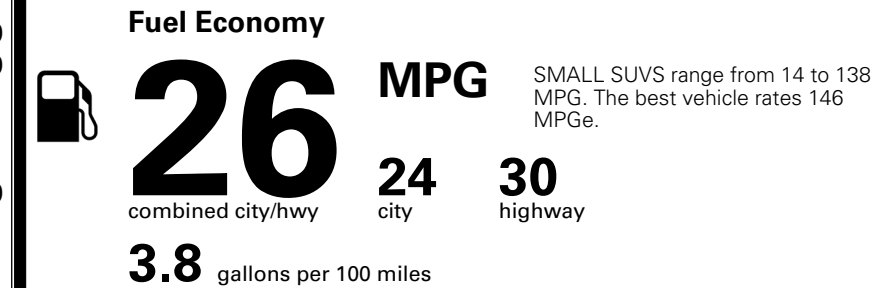

WARRANTY
 10 Year/100,000 Mile Limited Powertrain Warranty
 5 Year/60,000 Mile Limited Basic Warranty
 5 Year/60,000 Mile Roadside Assistance

MANUFACTURER'S SUGGESTED RETAIL PRICE ▶

\$ 33,090.00

ADDITIONAL INSTALLED EQUIPMENT:
 (In addition to or in place of standard features)
 Wolf Gray Paint \$495.00
 X-Line Premium Package \$1,500.00
 - Panoramic Sunroof w/ Power Sunshade
 - Smart Power Liftgate
 - LED Interior Lighting
 Carpeted Floor Mats \$200.00

MSRP INCLUDING OPTIONS \$ 35,285.00

INLAND FREIGHT AND HANDLING \$ 1,495.00

TOTAL MANUFACTURER'S SUGGESTED RETAIL PRICE ▶ \$ 36,780.00

EPA DOT Fuel Economy and Environment

Gasoline Vehicle

You spend \$1,000 more in fuel costs over 5 years compared to the average new vehicle.