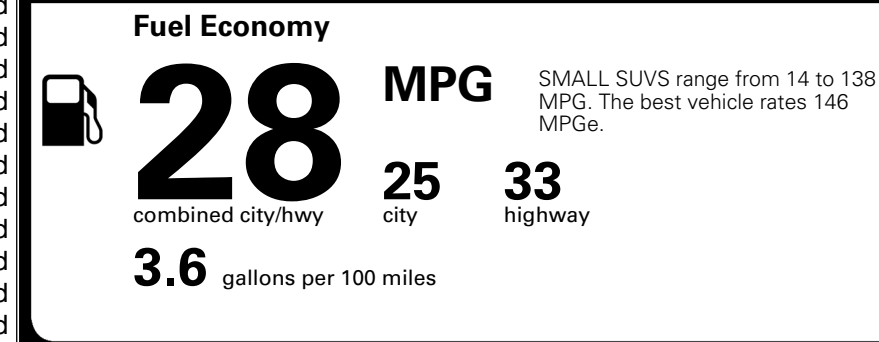

EPA DOT Fuel Economy and Environment

Gasoline Vehicle

You spend \$250 more in fuel costs over 5 years compared to the average new vehicle.

Annual fuel cost \$1,750

Actual results will vary for many reasons, including driving conditions and how you drive and maintain your vehicle. The average new vehicle gets 29 MPG and costs \$8,500 to fuel over 5 years. Cost estimates are based on 15,000 miles per year at \$ 3.30 per gallon. MPGe is miles per gasoline gallon equivalent. Vehicle emissions are a significant cause of climate change and smog.