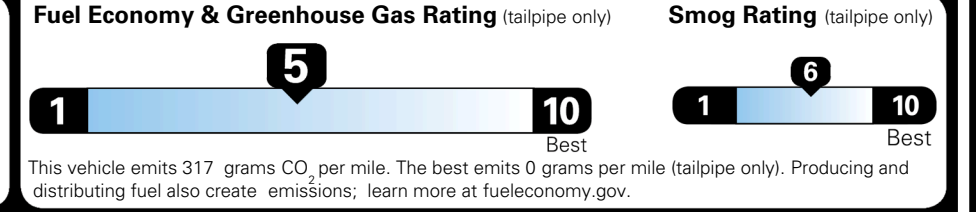

\$200.00
 \$65.00
 \$130.00
 \$375.00
 \$155.00

MSRP INCLUDING OPTIONS

\$ 37,315.00

INLAND FREIGHT AND HANDLING

\$ 1,495.00

TOTAL MANUFACTURER'S SUGGESTED RETAIL PRICE ▶

\$ 38,810.00

TOTAL ADDITIONAL WEIGHT: 13.4

EPA DOT Fuel Economy and Environment

Gasoline Vehicle

You spend \$250 more in fuel costs over 5 years compared to the average new vehicle.

Annual fuel cost \$1,750

Actual results will vary for many reasons, including driving conditions and how you drive and maintain your vehicle. The average new vehicle gets 29 MPG and costs \$8,500 to fuel over 5 years. Cost estimates are based on 15,000 miles per year at \$ 3.30 per gallon. MPGe is miles per gasoline gallon equivalent. Vehicle emissions are a significant cause of climate change and smog.