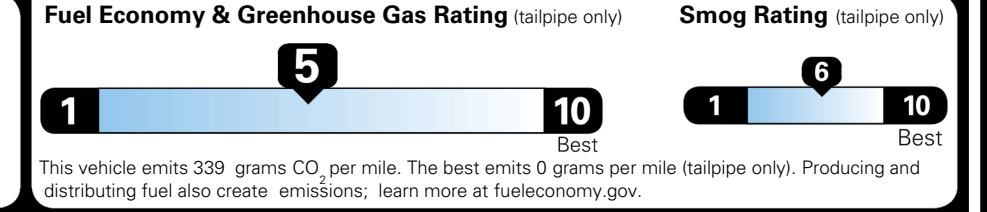

TOTAL ADDITIONAL WEIGHT: 7.8

EPA DOT Fuel Economy and Environment

Gasoline Vehicle

You spend \$1,000 more in fuel costs over 5 years compared to the average new vehicle.

Annual fuel cost \$1,900

Actual results will vary for many reasons, including driving conditions and how you drive and maintain your vehicle. The average new vehicle gets 29 MPG and costs \$8,500 to fuel over 5 years. Cost estimates are based on 15,000 miles per year at \$ 3.30 per gallon. MPGe is miles per gasoline gallon equivalent. Vehicle emissions are a significant cause of climate change and smog.