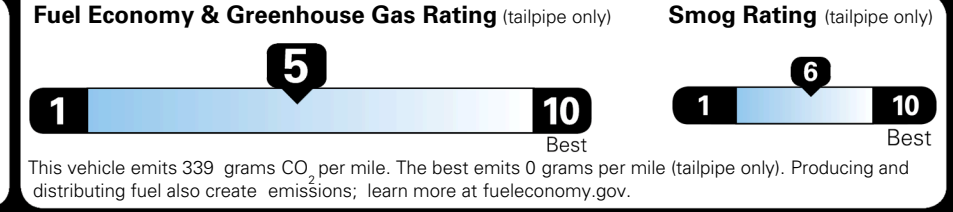

TOTAL ADDITIONAL WEIGHT: 7.8

EPA DOT Fuel Economy and Environment

Gasoline Vehicle

You spend \$1,000 more in fuel costs over 5 years compared to the average new vehicle.

Annual fuel cost \$1,900

Actual results will vary for many reasons, including driving conditions and how you drive and maintain your vehicle. The average new vehicle gets 29 MPG and costs \$8,500 to fuel over 5 years. Cost estimates are based on 15,000 miles per year at \$ 3.30 per gallon. MPGe is miles per gasoline gallon equivalent. Vehicle emissions are a significant cause of climate change and smog.