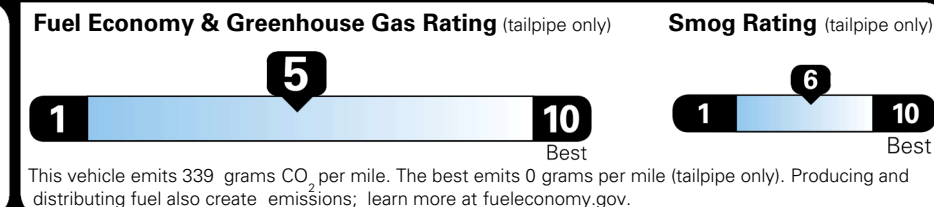

EPA DOT Fuel Economy and Environment

Gasoline Vehicle

You spend \$1,000 more in fuel costs over 5 years compared to the average new vehicle.

Annual fuel cost \$1,900

Actual results will vary for many reasons, including driving conditions and how you drive and maintain your vehicle. The average new vehicle gets 29 MPG and costs \$8,500 to fuel over 5 years. Cost estimates are based on 15,000 miles per year at \$ 3.30 per gallon. MPGe is miles per gasoline gallon equivalent. Vehicle emissions are a significant cause of climate change and smog.