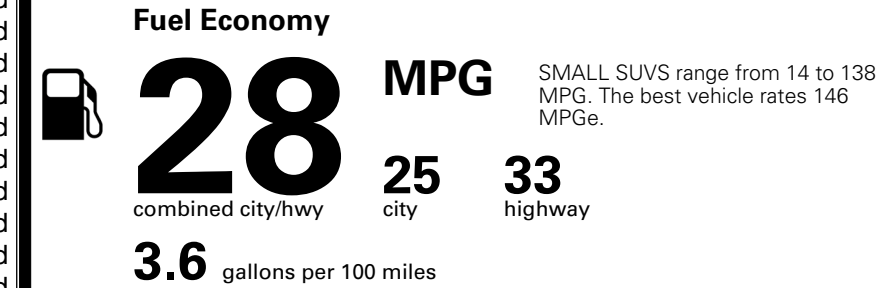

EPA DOT Fuel Economy and Environment

Gasoline Vehicle

You spend **$250** more in fuel costs over 5 years compared to the average new vehicle.

Annual fuel cost **$1,750**