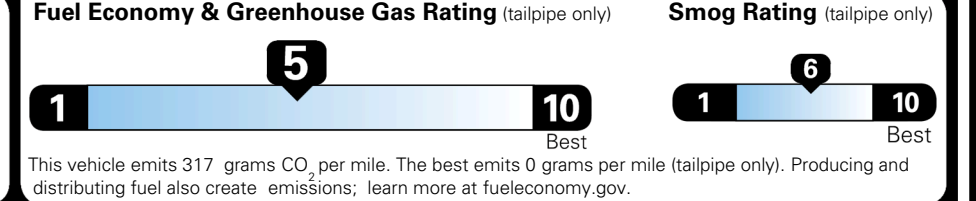

EPA DOT Fuel Economy and Environment

Gasoline Vehicle

You spend **\$250** more in fuel costs over 5 years compared to the average new vehicle.

Annual fuel cost **\$1,750**

Actual results will vary for many reasons, including driving conditions and how you drive and maintain your vehicle. The average new vehicle gets 29 MPG and costs \$8,500 to fuel over 5 years. Cost estimates are based on 15,000 miles per year at \$ 3.30 per gallon. MPGe is miles per gasoline gallon equivalent. Vehicle emissions are a significant cause of climate change and smog.