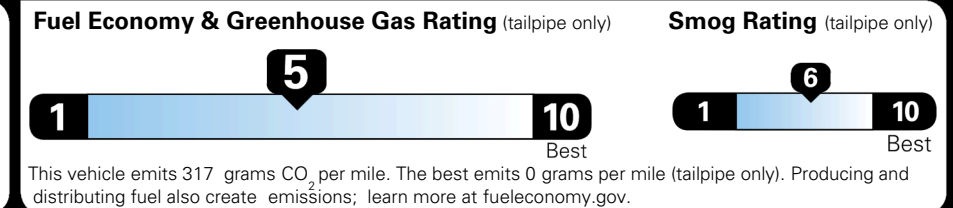

Actual results will vary for many reasons, including driving conditions and how you drive and maintain your vehicle. The average new vehicle gets 29 MPG and costs $8,500 to fuel over 5 years. Cost estimates are based on 15,000 miles per year at $ 3.30 per gallon. MPGe is miles per gasoline gallon equivalent. Vehicle emissions are a significant cause of climate change and smog.

fueleconomy.gov

Calculate personalized estimates and compare vehicles