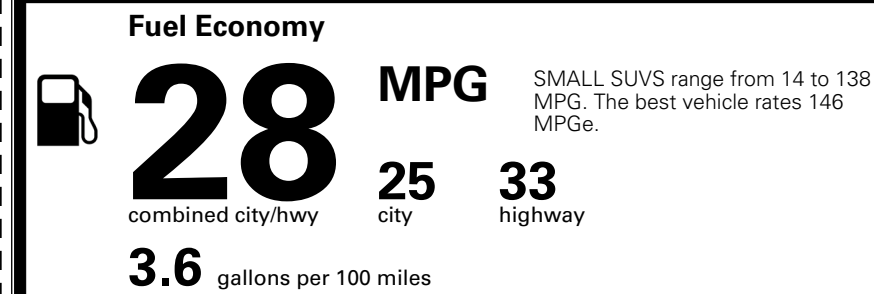

MSRP INCLUDING OPTIONS \$ 31,305.00

INLAND FREIGHT AND HANDLING \$ 1,495.00

TOTAL MANUFACTURER'S SUGGESTED RETAIL PRICE ▶ \$ 32,800.00

TOTAL ADDITIONAL WEIGHT: 4.4

EPA DOT Fuel Economy and Environment

Gasoline Vehicle