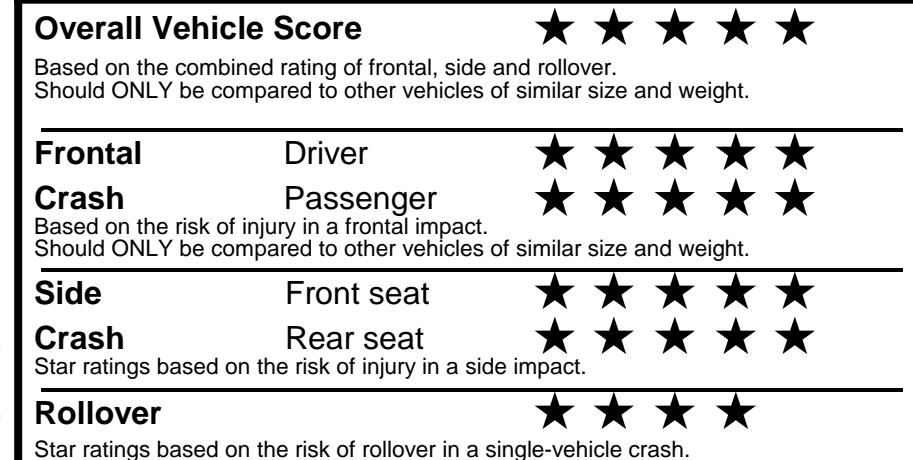

fueleconomy.gov

Calculate personalized estimates and compare vehicles

GOVERNMENT 5-STAR SAFETY RATINGS

Star ratings range from 1 to 5 stars (★★★★★) with 5 being the highest. Source: National Highway Traffic Safety Administration (NHTSA). www.safercar.gov or 1-888-327-4236