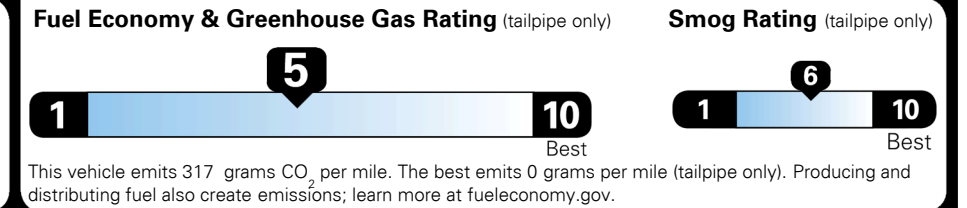

Actual results will vary for many reasons, including driving conditions and how you drive and maintain your vehicle. The average new vehicle gets 29 MPG and costs $8,500 to fuel over 5 years. Cost estimates are based on 15,000 miles per year at $ 3.30 per gallon. MPGe is miles per gasoline gallon equivalent. Vehicle emissions are a significant cause of climate change and smog.

fueleconomy.gov

Calculate personalized estimates and compare vehicles

GOVERNMENT 5-STAR SAFETY RATINGS

Overall Vehicle Score	Not Rated	
Based on the combined rating of frontal, side and rollover. Should ONLY be compared to other vehicles of similar size and weight.		
Frontal Crash	Driver	Not Rated
Based on the risk of injury in a frontal impact. Should ONLY be compared to other vehicles of similar size and weight.	Passenger	Not Rated
Side Crash	Front seat	Not Rated
Star ratings based on the risk of injury in a side impact.	Rear seat	Not Rated
Rollover	Not Rated	
Star ratings based on the risk of rollover in a single-vehicle crash.		

Star ratings range from 1 to 5 stars (★★★★★) with 5 being the highest.
Source: National Highway Traffic Safety Administration (NHTSA).
www.safercar.gov or 1-888-327-4236

Manufacturer's suggested retail price includes Manufacturer's recommended pre-delivery service. License and title fees, state and local taxes and other dealer installed options and accessories are not included in the manufacturer's suggested retail price.

PARTS CONTENT INFORMATION

FOR VEHICLES IN THIS CAR LINE U.S./CANADIAN PARTS CONTENT: 55 %

MAJOR SOURCES OF FOREIGN PARTS: KOREA: 30%

NOTE: PARTS CONTENT DOES NOT INCLUDE FINAL ASSEMBLY, DISTRIBUTION, OR OTHER NON-PARTS COSTS.

FOR THIS VEHICLE FINAL ASSEMBLY POINT: WEST POINT, GA, USA

COUNTRY OF ORIGIN ENGINE (MOTOR): USA
TRANSMISSION: USA