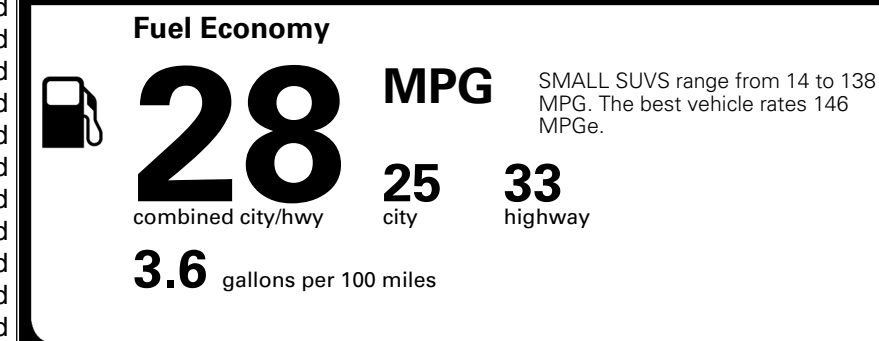

TOTAL ADDITIONAL WEIGHT: 7.8

EPA DOT Fuel Economy and Environment

Gasoline Vehicle

You spend \$250 more in fuel costs over 5 years compared to the average new vehicle.

Annual fuel cost \$1,750

Actual results will vary for many reasons, including driving conditions and how you drive and maintain your vehicle. The average new vehicle gets 29 MPG and costs \$8,500 to fuel over 5 years. Cost estimates are based on 15,000 miles per year at \$ 3.30 per gallon. MPGe is miles per gasoline gallon equivalent. Vehicle emissions are a significant cause of climate change and smog.