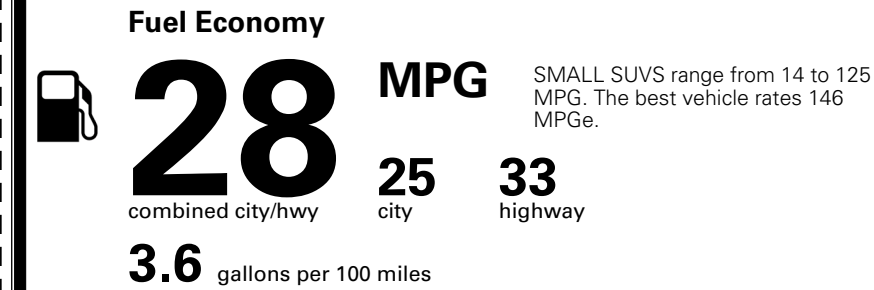

EPA DOT Fuel Economy and Environment

Gasoline Vehicle

You spend $250 more in fuel costs over 5 years compared to the average new vehicle.

Annual fuel cost $1,750