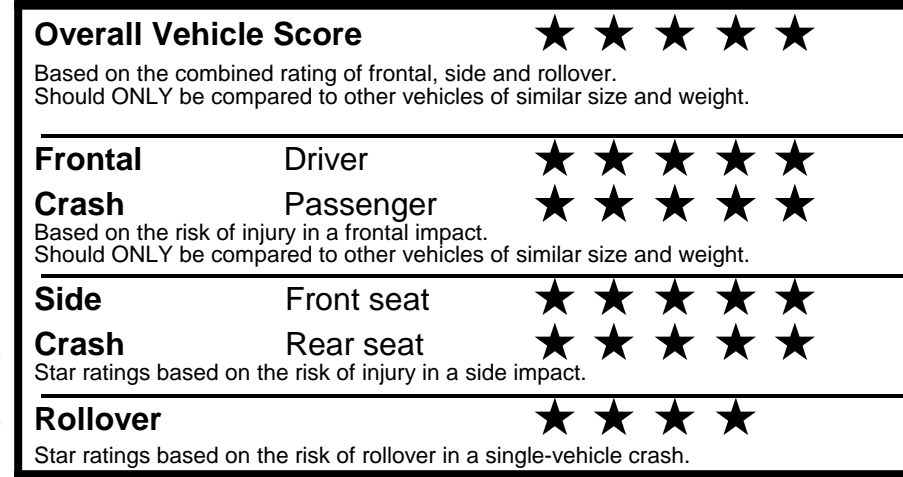

fueleconomy.gov
 Calculate personalized estimates and compare vehicles

Smartphone QR Code

GOVERNMENT 5-STAR SAFETY RATINGS

PARTS CONTENT INFORMATION

FOR VEHICLES IN THIS CAR LINE U.S./CANADIAN PARTS CONTENT: 55 %