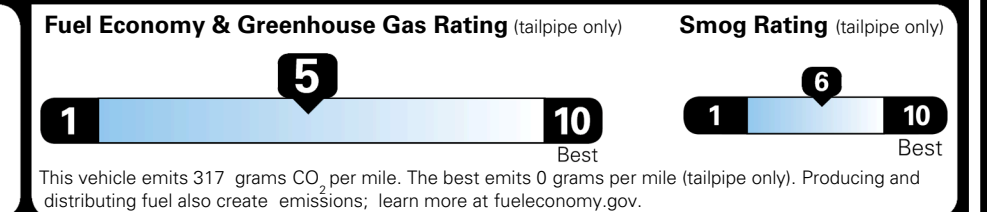

EPA DOT Fuel Economy and Environment

Gasoline Vehicle

You spend \$250 more in fuel costs over 5 years compared to the average new vehicle.

Annual fuel cost \$1,750

Actual results will vary for many reasons, including driving conditions and how you drive and maintain your vehicle. The average new vehicle gets 29 MPG and costs \$8,500 to fuel over 5 years. Cost estimates are based on 15,000 miles per year at \$ 3.30 per gallon. MPGe is miles per gasoline gallon equivalent. Vehicle emissions are a significant cause of climate change and smog.