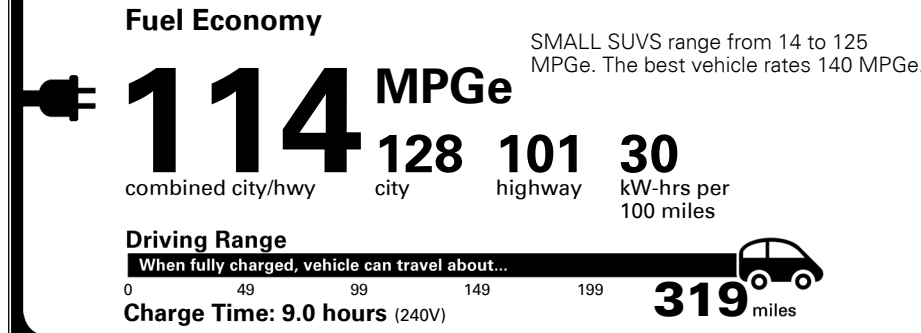

TOTAL ADDITIONAL WEIGHT: 8.8

\$ 54,200.00

Included
 Included
 Included
 Included
 Included
 Included
 Included
 Included
 Included
 Included
 Included

\$495.00
 \$220.00

\$ 54,915.00

\$ 1,495.00

\$ 56,410.00

EPA DOT Fuel Economy and Environment

Electric Vehicle

You save \$6,000
 in fuel costs over 5 years compared to the average new vehicle.

Annual fuel cost \$700

Actual results will vary for many reasons, including driving conditions and how you drive and maintain your vehicle. The average new vehicle gets 28 MPG and costs \$9,500 to fuel over 5 years. Cost estimates are based on 15,000 miles per year at \$0.16 per kW-hr. MPGe is miles per gasoline gallon equivalent. Vehicle emissions are a significant cause of global warming and smog.