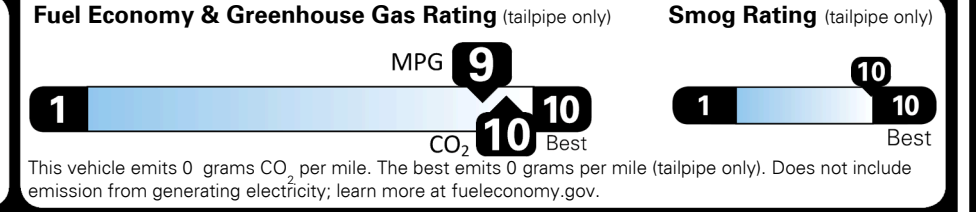

EPA DOT Fuel Economy and Environment

Electric Vehicle

You save \$6,000
 in fuel costs over 5 years compared to the average new vehicle.

Annual fuel cost \$700

Actual results will vary for many reasons, including driving conditions and how you drive and maintain your vehicle. The average new vehicle gets 28 MPG and costs \$9,500 to fuel over 5 years. Cost estimates are based on 15,000 miles per year at \$0.16 per kW-hr. MPGe is miles per gasoline gallon equivalent. Vehicle emissions are a significant cause of global warming and smog.