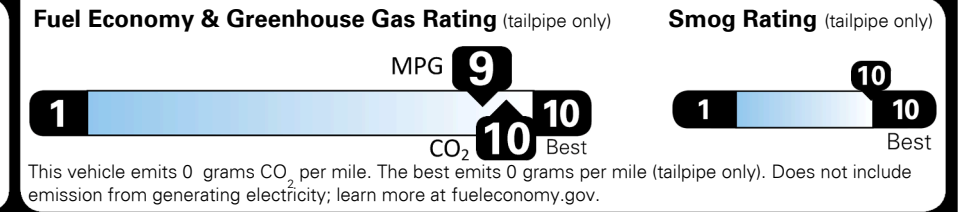

EPA DOT Fuel Economy and Environment

Electric Vehicle

You save \$5,750
 in fuel costs over 5 years compared to the average new vehicle.

Annual fuel cost \$750

Actual results will vary for many reasons, including driving conditions and how you drive and maintain your vehicle. The average new vehicle gets 28 MPG and costs \$9,500 to fuel over 5 years. Cost estimates are based on 15,000 miles per year at \$0.16 per kW-hr. MPGe is miles per gasoline gallon equivalent. Vehicle emissions are a significant cause of global warming and smog.