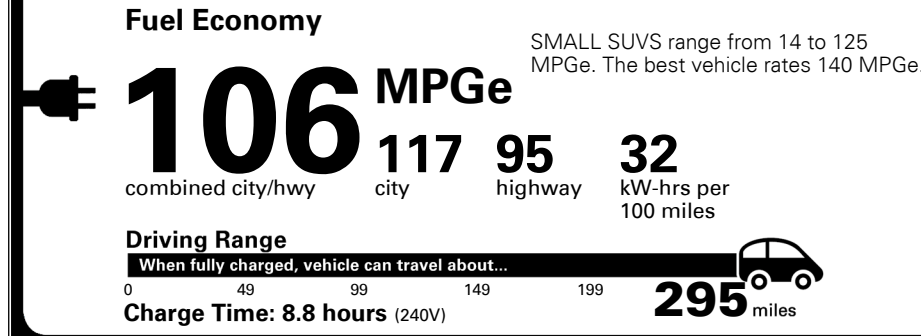

EPA DOT Fuel Economy and Environment

Electric Vehicle

You save \$5,750
 in fuel costs over 5 years compared to the average new vehicle.

Annual fuel cost \$750

Actual results will vary for many reasons, including driving conditions and how you drive and maintain your vehicle. The average new vehicle gets 28 MPG and costs \$9,500 to fuel over 5 years. Cost estimates are based on 15,000 miles per year at \$0.16 per kW-hr. MPGe is miles per gasoline gallon equivalent. Vehicle emissions are a significant cause of global warming and smog.