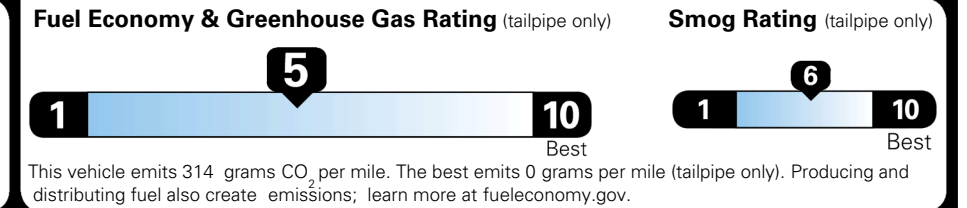

Actual results will vary for many reasons, including driving conditions and how you drive and maintain your vehicle. The average new vehicle gets 29 MPG and costs $8,500 to fuel over 5 years. Cost estimates are based on 15,000 miles per year at $ 3.30 per gallon. MPGe is miles per gasoline gallon equivalent. Vehicle emissions are a significant cause of climate change and smog.

fueleconomy.gov

Calculate personalized estimates and compare vehicles

GOVERNMENT 5-STAR SAFETY RATINGS

Overall Vehicle Score ★ ★ ★ ★ ★

Based on the combined rating of frontal, side and rollover. Should ONLY be compared to other vehicles of similar size and weight.

Frontal Driver ★ ★ ★ ★ ★

Crash Passenger ★ ★ ★ ★ ★

Based on the risk of injury in a frontal impact. Should ONLY be compared to other vehicles of similar size and weight.

Side Front seat ★ ★ ★ ★ ★

Crash Rear seat ★ ★ ★ ★ ★

Star ratings based on the risk of injury in a side impact.

Rollover ★ ★ ★ ★ ★

Star ratings based on the risk of rollover in a single-vehicle crash.

Star ratings range from 1 to 5 stars (★★★★★) with 5 being the highest.

Source: National Highway Traffic Safety Administration (NHTSA).

www.safercar.gov or 1-888-327-4236

Manufacturer's suggested retail price includes Manufacturer's recommended pre-delivery service. License and title fees, state and local taxes and other dealer installed options and accessories are not included in the manufacturer's suggested retail price.

PARTS CONTENT INFORMATION

FOR VEHICLES IN THIS CAR LINE U.S./CANADIAN PARTS CONTENT: 20 %

MAJOR SOURCES OF FOREIGN PARTS:
MEXICO: 45%
KOREA: 30%

NOTE: PARTS CONTENT DOES NOT INCLUDE FINAL ASSEMBLY, DISTRIBUTION, OR OTHER NON-PARTS COSTS.

FOR THIS VEHICLE FINAL ASSEMBLY POINT:
PESQUERIA, NL, MEXICO

COUNTRY OF ORIGIN

ENGINE (MOTOR): USA

TRANSMISSION: KOREA

*Additional terms and conditions apply.

**Kia Connect may be currently unavailable for some Model Year 2022 and newer vehicles sold or purchased in Massachusetts; please see owners.kia.com for more information.

NOTE: When you purchase this vehicle, Kia America, Inc. collects personal information you provide to the dealership. For information on our collection and use of personal information and your rights, please see our Privacy Policy on www.kia.com.