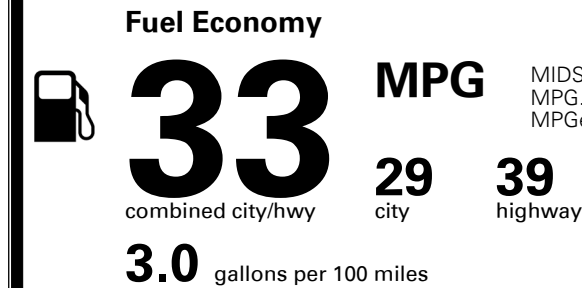

MSRP INCLUDING OPTIONS \$ 24,785.00

INLAND FREIGHT AND HANDLING \$ 1,155.00

TOTAL MANUFACTURER'S SUGGESTED RETAIL PRICE ▶ \$ 25,940.00

TOTAL ADDITIONAL WEIGHT: 21.2

*Additional terms and conditions apply.
 **Kia Connect may be currently unavailable for some Model Year 2022 and newer vehicles sold or purchased in Massachusetts; please see owners.kia.com for more information.
 NOTE: When you purchase this vehicle, Kia America, Inc. collects personal information you provide to the dealership. For information on our collection and use of personal information and your rights, please see our Privacy Policy on www.kia.com.

EPA DOT Fuel Economy and Environment

Gasoline Vehicle

You save \$1,500
 in fuel costs over 5 years compared to the average new vehicle.

Annual fuel cost \$1,600

Actual results will vary for many reasons, including driving conditions and how you drive and maintain your vehicle. The average new vehicle gets 28 MPG and costs \$9,500 to fuel over 5 years. Cost estimates are based on 15,000 miles per year at \$ 3.50 per gallon. MPGe is miles per gasoline gallon equivalent. Vehicle emissions are a significant cause of climate change and smog.