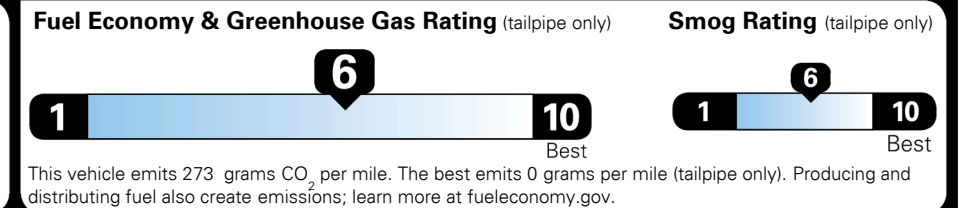

MSRP INCLUDING OPTIONS \$ 24,785.00

INLAND FREIGHT AND HANDLING \$ 1,155.00

TOTAL MANUFACTURER'S SUGGESTED RETAIL PRICE ▶ \$ 25,940.00

TOTAL ADDITIONAL WEIGHT: 21.2

*Additional terms and conditions apply.
 **Kia Connect may be currently unavailable for some Model Year 2022 and newer vehicles sold or purchased in Massachusetts; please see owners.kia.com for more information.
 NOTE: When you purchase this vehicle, Kia America, Inc. collects personal information you provide to the dealership. For information on our collection and use of personal information and your rights, please see our Privacy Policy on www.kia.com.

EPA DOT Fuel Economy and Environment

Gasoline Vehicle

You save \$1,500
 in fuel costs over 5 years compared to the average new vehicle.

Annual fuel cost \$1,600

Actual results will vary for many reasons, including driving conditions and how you drive and maintain your vehicle. The average new vehicle gets 28 MPG and costs \$9,500 to fuel over 5 years. Cost estimates are based on 15,000 miles per year at \$ 3.50 per gallon. MPGe is miles per gasoline gallon equivalent. Vehicle emissions are a significant cause of climate change and smog.