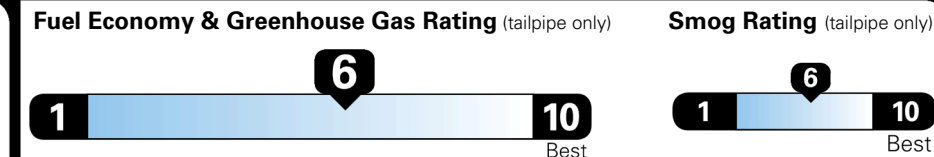

This vehicle emits 269 grams CO₂ per mile. The best emits 0 grams per mile (tailpipe only). Producing and distributing fuel also create emissions; learn more at fueleconomy.gov.

Actual results will vary for many reasons, including driving conditions and how you drive and maintain your vehicle. The average new vehicle gets 29 MPG and costs $8,500 to fuel over 5 years. Cost estimates are based on 15,000 miles per year at $ 3.30 per gallon. MPGe is miles per gasoline gallon equivalent. Vehicle emissions are a significant cause of climate change and smog.

fueleconomy.gov

Calculate personalized estimates and compare vehicles

GOVERNMENT 5-STAR SAFETY RATINGS

Overall Vehicle Score ★★★★★

Based on the combined rating of frontal, side and rollover. Should ONLY be compared to other vehicles of similar size and weight.

Frontal Driver ★★★★★

Crash Passenger ★★★★★

Based on the risk of injury in a frontal impact. Should ONLY be compared to other vehicles of similar size and weight.

Side Front seat ★★★★★

Crash Rear seat ★★★★★

Star ratings based on the risk of injury in a side impact.

Rollover ★★★★★

Star ratings based on the risk of rollover in a single-vehicle crash.

Star ratings range from 1 to 5 stars (★★★★★) with 5 being the highest.

Source: National Highway Traffic Safety Administration (NHTSA).

www.safercar.gov or 1-888-327-4236

Manufacturer's suggested retail price includes Manufacturer's recommended pre-delivery service. License and title fees, state and local taxes and other dealer installed options and accessories are not included in the manufacturer's suggested retail price.

PARTS CONTENT INFORMATION

FOR VEHICLES IN THIS CAR LINE U.S./CANADIAN PARTS CONTENT: 20 %

MAJOR SOURCES OF FOREIGN PARTS:
MEXICO: 45%
KOREA: 30%

NOTE: PARTS CONTENT DOES NOT INCLUDE FINAL ASSEMBLY, DISTRIBUTION, OR OTHER NON-PARTS COSTS.

FOR THIS VEHICLE FINAL ASSEMBLY POINT: PESQUERIA, NL, MEXICO

COUNTRY OF ORIGIN ENGINE (MOTOR):

USA

TRANSMISSION: MEXICO