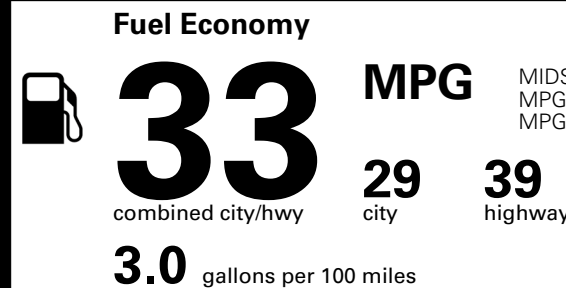

TOTAL ADDITIONAL WEIGHT:

EPA DOT Fuel Economy and Environment

Gasoline Vehicle

MIDSIZE CARS range from 15 to 139 MPG. The best vehicle rates 146 MPGe.

You save \$1,000
 in fuel costs over 5 years compared to the average new vehicle.