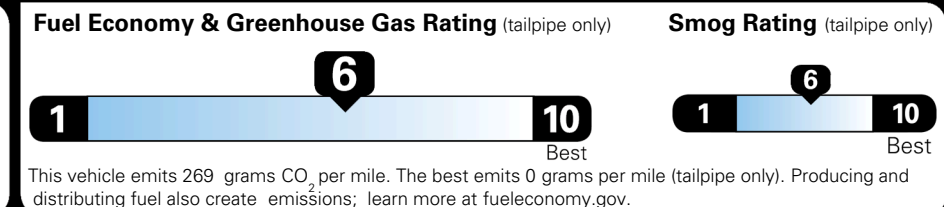

TOTAL ADDITIONAL WEIGHT:

EPA DOT Fuel Economy and Environment

Gasoline Vehicle

You save \$1,000
 in fuel costs over 5 years compared to the average new vehicle.

Annual fuel cost \$1,500

Actual results will vary for many reasons, including driving conditions and how you drive and maintain your vehicle. The average new vehicle gets 29 MPG and costs \$8,500 to fuel over 5 years. Cost estimates are based on 15,000 miles per year at \$ 3.30 per gallon. MPGe is miles per gasoline gallon equivalent. Vehicle emissions are a significant cause of climate change and smog.